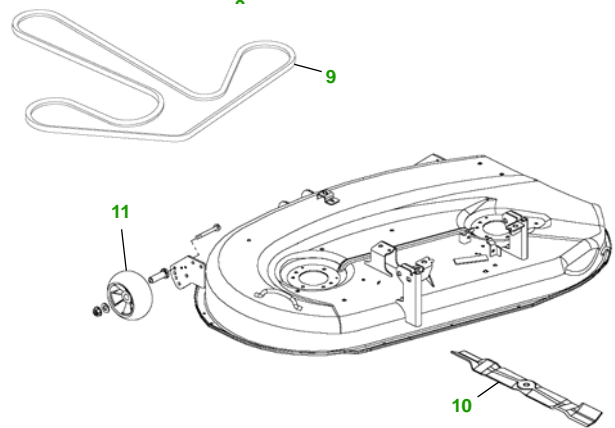

MAINTENANCE REMINDER SHEET

LT180 with 42C Deck

Lawn Tractor

Tractor S/N

42" Convertible Deck

Deck S/N

Key	Part No.	Description
1	AM107423	OIL FILTER
2	AM116304	FUEL FILTER - IN-LINE
3	MIU10955	AIR FILTER FOAM
	M137556	AIR FILTER - PAPER
4	TY6081	SPARK PLUG
5	M144044	BELT - TRACTION DRIVE
6	GY20680	KEY - PADDED
	AM132807	IGNITION SWITCH (S/N —500000)

Key	Part No.	Description
	AM133597	IGNITION SWITCH (S/N 500001—)
7	TY25220	BATTERY
8	AD2062R	HALOGEN HEADLIGHT BULB
9	M126536	BELT
10	AM137327	KIT - SIDE DISCHARGE BLADE - STANDARD
	AM137328	KIT - MULCHING BLADE
	AM137329	KIT - BAGGING BLADE
11	AM133602	GAGE WHEEL