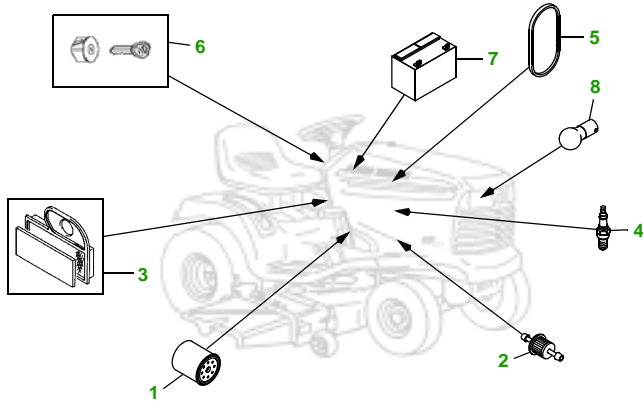

MAINTENANCE REMINDER SHEET

LT180 with 42C Deck

Lawn Tractor

Tractor S/N

42" Convertible Deck

Deck S/N

Key	Part No.	Description
1	AM107423	OIL FILTER
2	AM116304	FUEL FILTER - IN-LINE
3	MIU10955	AIR FILTER FOAM
	M137556	AIR FILTER - PAPER
4	TY6081	SPARK PLUG
5	M144044	BELT - TRACTION DRIVE
6	GY20680	KEY - PADDED
	AM132807	IGNITION SWITCH (S/N —500000)

Key	Part No.	Description
	AM133597	IGNITION SWITCH (S/N 500001—)
7	TY25220	BATTERY
8	AD2062R	HALOGEN HEADLIGHT BULB
9	M126536	BELT
10	AM137327	KIT - SIDE DISCHARGE BLADE - STANDARD
	AM137328	KIT - MULCHING BLADE
	AM137329	KIT - BAGGING BLADE
11	AM133602	GAGE WHEEL