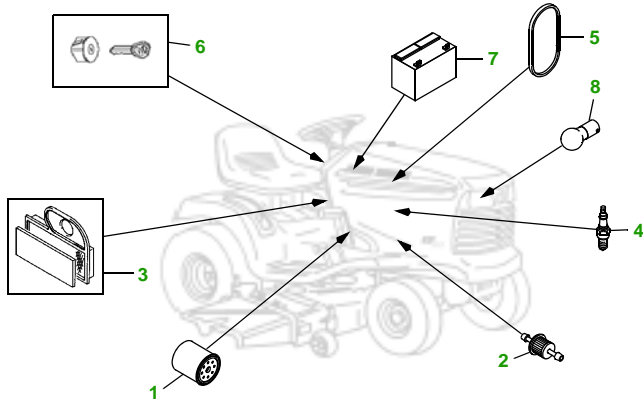

MAINTENANCE REMINDER SHEET

LT180 with 42M Freedom Deck

Lawn Tractor

Tractor S/N

42" Mulching Deck

Deck S/N

Key	Part No.	Description
1	AM107423	OIL FILTER
2	AM116304	FUEL FILTER - IN-LINE
3	MIU10955	AIR FILTER FOAM
	M137556	AIR FILTER - PAPER
4	TY6081	SPARK PLUG
5	M144044	BELT - TRACTION DRIVE
6	GY20680	KEY - PADDED
	AM132807	IGNITION SWITCH (S/N —500000)

Key	Part No.	Description
	AM133597	IGNITION SWITCH (S/N 500001—)
7	TY25878	BATTERY
8	AD2062R	HALOGEN HEADLIGHT BULB
9	M128733	BELT - DRIVE
	M150717	BELT - TIMING
10	AM130172	BLADE - KIT
11	AM133602	GAGE WHEEL