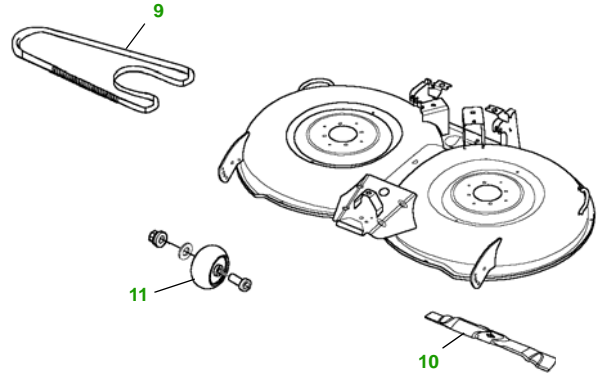

MAINTENANCE REMINDER SHEET

LT180 with 42M Freedom Deck

Lawn Tractor

Tractor S/N

42" Mulching Deck

Deck S/N

Key	Part No.	Description
1	AM107423	OIL FILTER
2	AM116304	FUEL FILTER - IN-LINE
3	MIU10955	AIR FILTER FOAM
	M137556	AIR FILTER - PAPER
4	TY6081	SPARK PLUG
5	M144044	BELT - TRACTION DRIVE
6	GY20680	KEY - PADDED
	AM132807	IGNITION SWITCH (S/N —500000)

Key	Part No.	Description
	AM133597	IGNITION SWITCH (S/N 500001—)
7	TY25878	BATTERY
8	AD2062R	HALOGEN HEADLIGHT BULB
9	M128733	BELT - DRIVE
	M150717	BELT - TIMING
10	AM130172	BLADE - KIT
11	AM133602	GAGE WHEEL