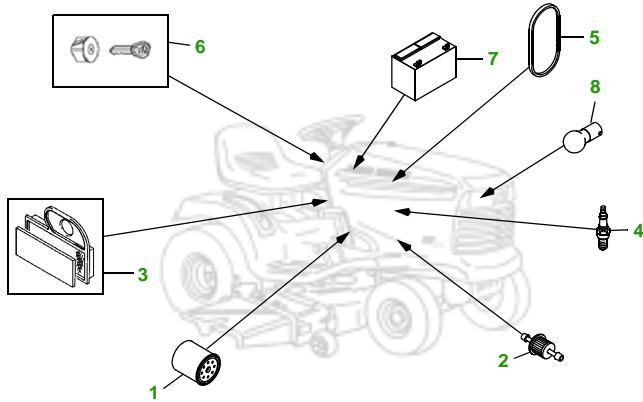

MAINTENANCE REMINDER SHEET

LT180 with 48C Deck

Lawn Tractor

Tractor S/N