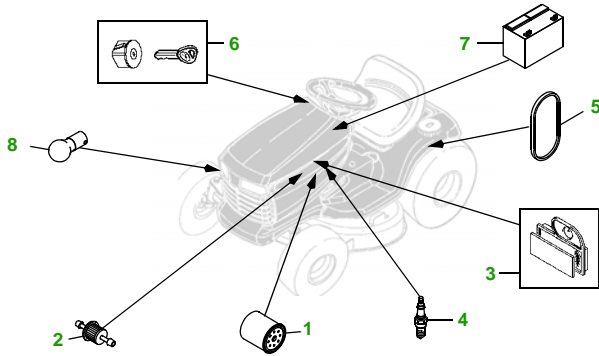

MAINTENANCE REMINDER SHEET

LT190 with 48C Deck

Lawn Tractor

Tractor S/N