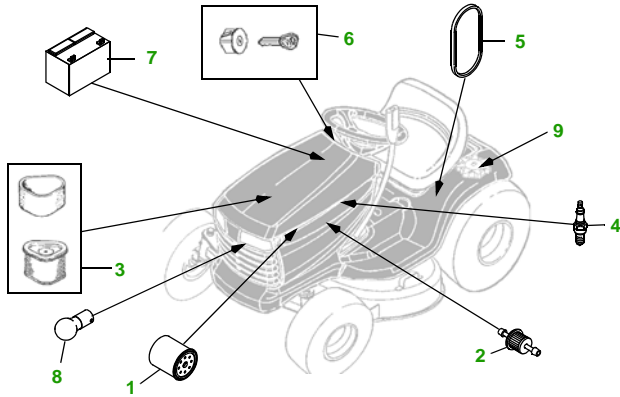

MAINTENANCE REMINDER SHEET

LTR155 with 42" Deck

Lawn Tractor

Tractor S/N

42" Deck

Deck S/N

Key	Part No.	Description
1	AM125424	OIL FILTER
2	AM107314	FUEL FILTER - IN-LINE
3	GY20574	AIR FILTER KIT
4	M78543	SPARK PLUG
5	M135507	BELT - TRACTION DRIVE
6	AM123426	KEY
	AM122881	IGNITION SWITCH (S/N —030000)
	AM130241	IGNITION SWITCH (S/N 030001—)

Key	Part No.	Description
7	TY25220	BATTERY
8	AD2062R	HALOGEN HEADLIGHT BULB
9	AM122880	FUEL CAP
10	M136298	BELT- PRIMARY
	M150718	BELT- SECONDARY
11	AM131560	BLADE - KIT (STANDARD)
	AM131569	BLADE - KIT (MULCH)
12	AM133602	GAGE WHEEL