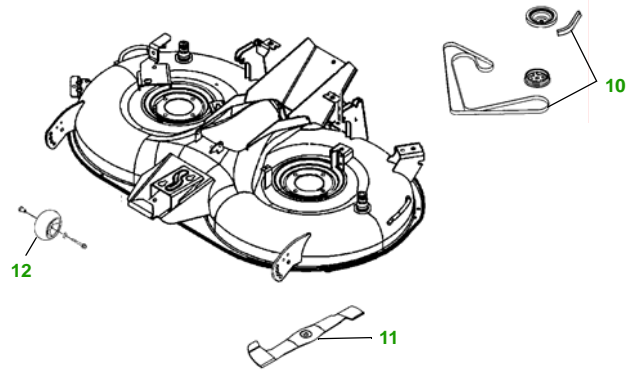

MAINTENANCE REMINDER SHEET

LTR155 with 42" Deck

Lawn Tractor

Tractor S/N

42" Deck

Deck S/N

Key	Part No.	Description
1	AM125424	OIL FILTER
2	AM107314	FUEL FILTER - IN-LINE
3	GY20574	AIR FILTER KIT
4	M78543	SPARK PLUG
5	M135507	BELT - TRACTION DRIVE
6	AM123426	KEY
	AM122881	IGNITION SWITCH (S/N —030000)
	AM130241	IGNITION SWITCH (S/N 030001—)

Key	Part No.	Description
7	TY25220	BATTERY
8	AD2062R	HALOGEN HEADLIGHT BULB
9	AM122880	FUEL CAP
10	M136298	BELT- PRIMARY
	M150718	BELT- SECONDARY
11	AM131560	BLADE - KIT (STANDARD)
	AM131569	BLADE - KIT (MULCH)
12	AM133602	GAGE WHEEL