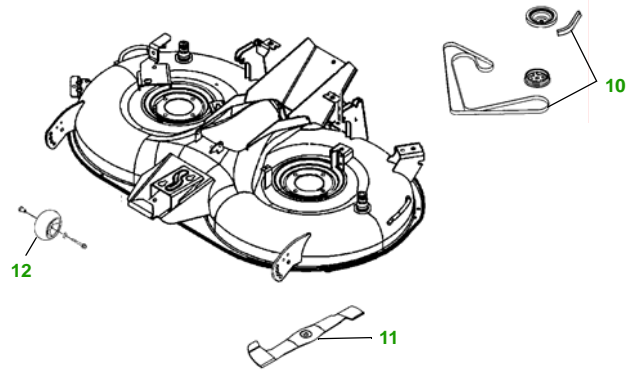

42" Deck

Deck S/N

Key	Part No.	Description
1	AM125424	OIL FILTER
2	AM116304	FUEL FILTER - IN-LINE
3	LG272490S	FILTER - FOAM
	LG394018JD	FILTER - PAPER
4	M78543	SPARK PLUG
5	M135507	BELT - TRACTION DRIVE
6	AM123426	KEY
	AM132808	IGNITION SWITCH (S/N —030000)

Key	Part No.	Description
7	TY25220	BATTERY
8	AD2062R	HALOGEN HEADLIGHT BULB
9	AM122880	FUEL CAP
10	M136298	BELT- PRIMARY
	M150718	BELT- SECONDARY
11	AM131560	BLADE - KIT (STANDARD)
	AM131569	BLADE - KIT (MULCH)

Service Recommendations

"As Needed" Parts

Qty	Part No	Item	Qty or Capacity	Change Interval in Hours
6	AM125424	Engine Oil Filter	1	5/50/100/150/200/250
2	TY22076	2 1/2 GAL. Engine Oil Turf Gard® 10W30	2.1 qt	5/50/100/150/200/250
2	AM107314	Fuel Filter	1	100/200
2	GY20574	Air Filter	1	100/200
2	TY6341	JD Multi Purpose SD Polyurea Grease		As Needed

Qty	Part No	Item
2	M78543	Spark Plug
1	M126009	Belt - Traction Drive
1	M128733	Belt - Mower Drive
1	M127926	Belt -Timing (S/N —125000)
1	M150717	Belt -Timing (S/N 125001—)
1	AM130172	Blade - Kit
1	AM131946	Key Padded
1	AM122880	Fuel Cap
1	TY15272	Mower Deck Leveling Gauge
1	TY15410	Grease Gun

FOR ON-LINE PARTS ASSISTANCE:

• www.deere.com

- Click on **Residential**
- Click on **Parts** to:
- Click on...

- **View Parts Catalogs** to look-up part numbers
- **JDParts** to order parts on-line from your dealer
- **Valuable Parts Coupons** for discounts at your dealer
- **Coolants, Oils & Lubricants** to learn about our quality fluids
- **Replacement Parts - The Quality Story** tells you 'why' John Deere branded parts are superior

FOR ON-LINE SERVICE ASSISTANCE:

• www.deere.com

- Click on **Residential**
- Click on **Services & Support**
- Click on **Service Solutions**

- Click on **Mobile Maintenance** for Ready To Mow AT HOME Service
- Click on **John Deere Service Plans** for extended warranty and free pick-up and delivery of your tractor

OTHER SITES:

• Home and Workshop Products

• www.deere.com

• Click on **Residential**

• Under "All Residential Products" click on **Home & Workshop Products**

• **John Deere Credit**

• Go to www.johndeerecredit.com for John Deere Revolving Credit to find your finance solution

• **John Deere Gifts!!**

• Go to www.johndeeregifts.com to stop by John Deere's "General Store" !!

Mulch Plug Kit..... BM20686

Dealer Name

Contact Name

Dealer Phone No

Home Maintenance Kit

Unit	Kit Number
LTR166	LG190