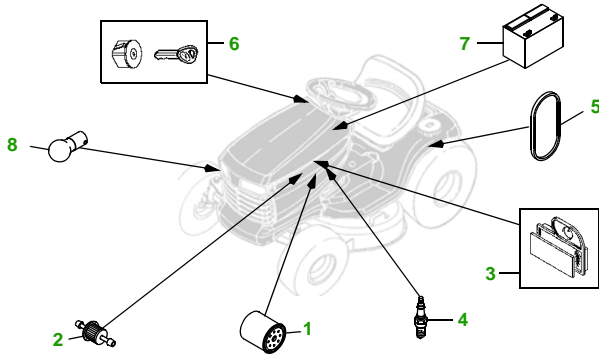

MAINTENANCE REMINDER SHEET

LTR180 with 42RD Deck

Lawn Tractor

Tractor S/N

42" Rear Discharge Deck

Deck S/N

Key	Part No.	Description
1	AM107423	OIL FILTER
2	AM116304	FUEL FILTER - IN-LINE
3	MIU10955	AIR FILTER FOAM
	M137556	AIR FILTER - PAPER
4	TY6081	SPARK PLUG
5	M141562	BELT - TRACTION DRIVE
6	GY20680	KEY
	AM132807	IGNITION SWITCH (S/N —500000)
	AM133597	IGNITION SWITCH (S/N 500001—)

Key	Part No.	Description
7	TY25878	BATTERY
8	AD2062R	HALOGEN HEADLIGHT BULB
9	M150718	BELT - TIMING
	M152630	V-BELT
10	AM131560	BLADE KIT - STANDARD
	AM131569	BLADE KIT - MULCHING
11	AM116299	GAGE WHEEL KIT