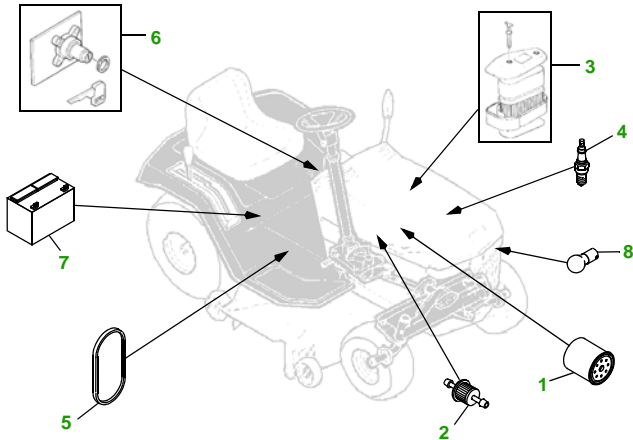

MAINTENANCE REMINDER SHEET

LX172 with 38" Deck

Lawn Tractor

Tractor S/N

38" Deck

Deck S/N

Key	Part No.	Description
1	AM107423	OIL FILTER
2	AM116304	FUEL FILTER - IN-LINE
3	M74285	AIR FILTER - FOAM
	M97211	AIR FILTER - PAPER
4	M802138	SPARK PLUG
5	M110367	BELT - TRACTION DRIVE
6	AM131841	KEY - PADDED
	AM120105	IGNITION SWITCH

Key	Part No.	Description
7	TY25878	BATTERY
8	AM106153	HALOGEN HEADLIGHT BULB
9	M77988	BELT - PRIMARY
10	M82462	BELT - SECONDARY
11	M82408	BLADE - LOW LIFT
	AM137324	KIT - SIDE DISCHARGE BLADE - STANDARD
	AM137326	KIT - BAGGING BLADE
12	M111489	GAGE WHEEL