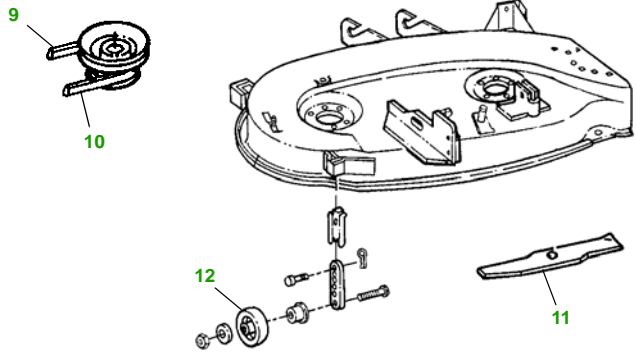

MAINTENANCE REMINDER SHEET

LX172 with 38" Deck

Lawn Tractor

Tractor S/N

38" Deck

Deck S/N

Key	Part No.	Description
1	AM107423	OIL FILTER
2	AM116304	FUEL FILTER - IN-LINE
3	M74285	AIR FILTER - FOAM
	M97211	AIR FILTER - PAPER
4	M802138	SPARK PLUG
5	M110367	BELT - TRACTION DRIVE
6	AM131841	KEY - PADDED
	AM120105	IGNITION SWITCH

Key	Part No.	Description
7	TY25878	BATTERY
8	AM106153	HALOGEN HEADLIGHT BULB
9	M77988	BELT - PRIMARY
10	M82462	BELT - SECONDARY
11	M82408	BLADE - LOW LIFT
	AM137324	KIT - SIDE DISCHARGE BLADE - STANDARD
	AM137326	KIT - BAGGING BLADE
12	M111489	GAGE WHEEL