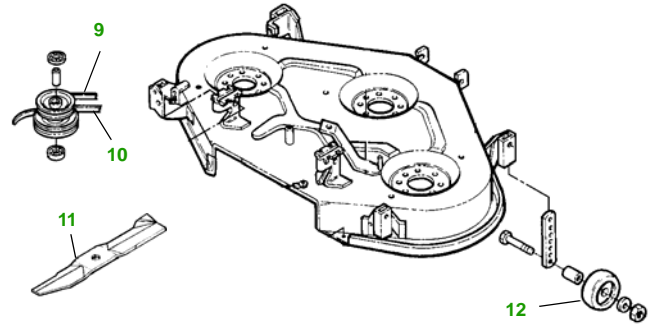

MAINTENANCE REMINDER SHEET

LX173 with 44M Deck

Lawn Tractor

Tractor S/N

44" Mulching Deck

Deck S/N

Key	Part No.	Description
1	AM101207	OIL FILTER
2	AM116304	FUEL FILTER - IN-LINE
3	GY20574	AIR FILTER
4	M78543	SPARK PLUG
5	M110367	BELT - TRACTION DRIVE
6	AM131841	KEY - PADDED
	AM120105	IGNITION SWITCH
7	TY25878	BATTERY

Key	Part No.	Description
8	AM106153	HALOGEN HEADLIGHT BULB
9	M77988	BELT - PRIMARY
10	M115776	BELT - SECONDARY
11	M119798	BLADE - MULCHING (TOP)
	M119799	BLADE - CUTTING (BOTTOM)
12	AM116299	GAGE WHEEL