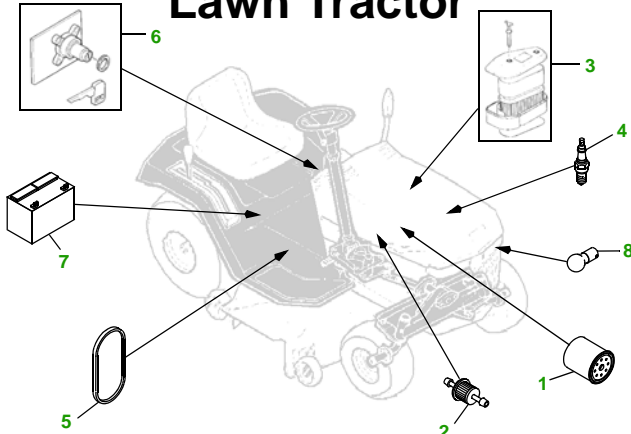

MAINTENANCE REMINDER SHEET

LX173 with 44M Deck

Lawn Tractor

Tractor S/N

44" Mulching Deck

Deck S/N

Key	Part No.	Description
1	AM101207	OIL FILTER
2	AM116304	FUEL FILTER - IN-LINE
3	GY20574	AIR FILTER
4	M78543	SPARK PLUG
5	M110367	BELT - TRACTION DRIVE
6	AM131841	KEY - PADDED
	AM120105	IGNITION SWITCH
7	TY25878	BATTERY