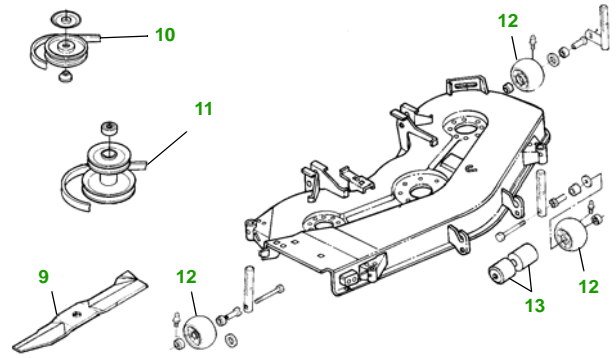

MAINTENANCE REMINDER SHEET

LX173 with 48" Deck

Lawn Tractor

Tractor S/N

48" Deck

Deck S/N

Key	Part No.	Description
1	AM101207	OIL FILTER
2	AM116304	FUEL FILTER - IN-LINE
3	GY20574	AIR FILTER
4	M78543	SPARK PLUG
5	M110367	BELT - TRACTION DRIVE
6	AM131841	KEY - PADDED
	AM120105	IGNITION SWITCH
7	TY25878	BATTERY
8	AM106153	HALOGEN HEADLIGHT BULB

Key	Part No.	Description
9	M115495	BLADE - STANDARD
	M135589	BLADE - HIGH LIFT
10	M110312	BELT - PRIMARY
11	M154958	BELT - SECONDARY
12	AM133602	KIT - GAGE WHEEL - FRONT
	AM117478	KIT - GAGE WHEEL - REAR
13	M113955	ROLLER - 2.9 INCH
	M114002	ROLLER - 3.9 INCH