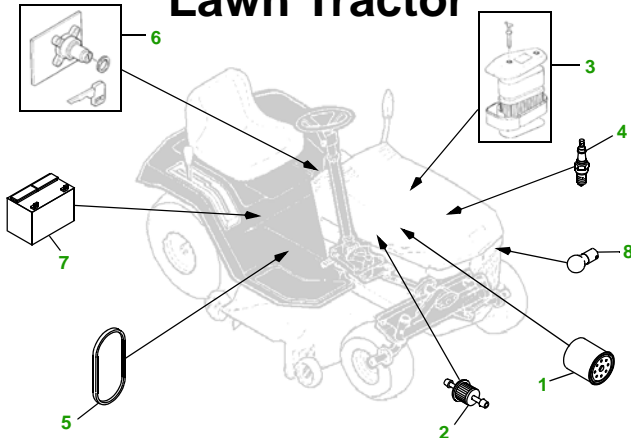

MAINTENANCE REMINDER SHEET

LX173 with 48" Deck

Lawn Tractor

Tractor S/N

48" Deck

Deck S/N

Key	Part No.	Description
1	AM101207	OIL FILTER
2	AM116304	FUEL FILTER - IN-LINE
3	GY20574	AIR FILTER
4	M78543	SPARK PLUG
5	M110367	BELT - TRACTION DRIVE
6	AM131841	KEY - PADDED
	AM120105	IGNITION SWITCH
7	TY25878	BATTERY
8	AM106153	HALOGEN HEADLIGHT BULB

Key	Part No.	Description
9	M115495	BLADE - STANDARD
	M135589	BLADE - HIGH LIFT
10	M110312	BELT - PRIMARY
11	M154958	BELT - SECONDARY
12	AM133602	KIT - GAGE WHEEL - FRONT
	AM117478	KIT - GAGE WHEEL - REAR
13	M113955	ROLLER - 2.9 INCH
	M114002	ROLLER - 3.9 INCH