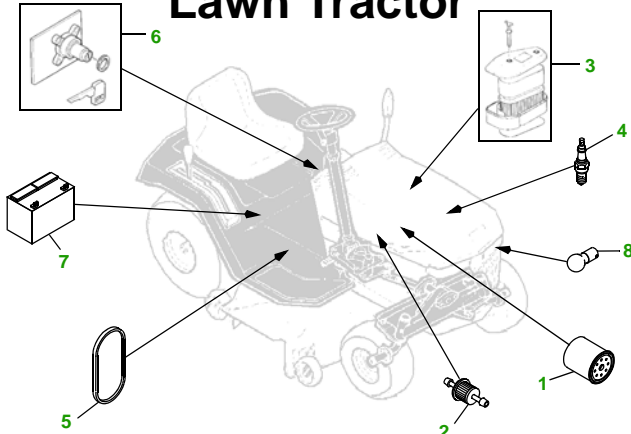

MAINTENANCE REMINDER SHEET

LX176 with 44M Deck

Lawn Tractor

Tractor S/N

44" Mulching Deck

Deck S/N

Key	Part No.	Description
1	AM107423	OIL FILTER
2	AM116304	FUEL FILTER - IN-LINE
3	M74285	AIR FILTER - FOAM
	M97211	AIR FILTER - PAPER
4	M802138	SPARK PLUG
5	M110978	BELT - TRACTION DRIVE
6	AM131841	KEY - PADDED
	AM120105	IGNITION SWITCH

Key	Part No.	Description
7	TY25878	BATTERY
8	AM106153	HALOGEN HEADLIGHT BULB
9	M77988	BELT - PRIMARY
10	M115776	BELT - SECONDARY
11	M119798	BLADE - MULCHING (TOP)
	M119799	BLADE - CUTTING (BOTTOM)
12	AM116299	GAGE WHEEL