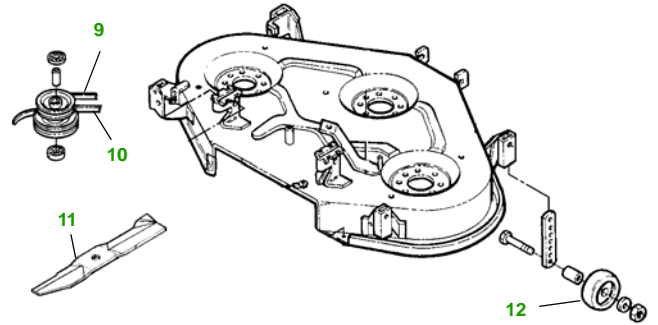

MAINTENANCE REMINDER SHEET

LX176 with 44M Deck

Lawn Tractor

Tractor S/N

44" Mulching Deck

Deck S/N

Key	Part No.	Description
1	AM107423	OIL FILTER
2	AM116304	FUEL FILTER - IN-LINE
3	M74285	AIR FILTER - FOAM
	M97211	AIR FILTER - PAPER
4	M802138	SPARK PLUG
5	M110978	BELT - TRACTION DRIVE
6	AM131841	KEY - PADDED
	AM120105	IGNITION SWITCH

Key	Part No.	Description
7	TY25878	BATTERY
8	AM106153	HALOGEN HEADLIGHT BULB
9	M77988	BELT - PRIMARY
10	M115776	BELT - SECONDARY
11	M119798	BLADE - MULCHING (TOP)
	M119799	BLADE - CUTTING (BOTTOM)
12	AM116299	GAGE WHEEL