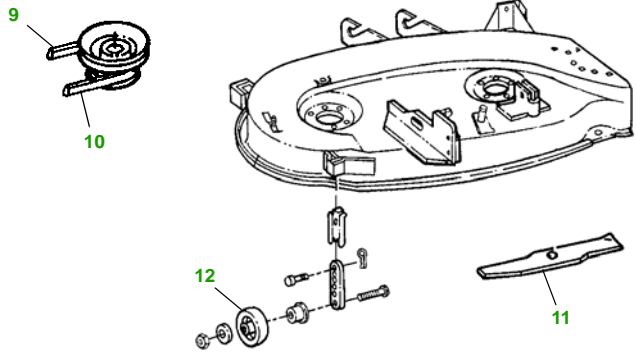

MAINTENANCE REMINDER SHEET

LX178 with 38" Deck

Lawn Tractor

Tractor S/N

38" Deck

Deck S/N

Key	Part No.	Description
1	AM107423	OIL FILTER
2	AM116304	FUEL FILTER - IN-LINE
3	M96846	AIR FILTER - FOAM
	M115978	AIR FILTER - PAPER
4	M71939	SPARK PLUG
5	M110978	BELT - TRACTION DRIVE
6	AM131841	KEY - PADDED
	AM119238	IGNITION SWITCH (S/N —070309)
	AM121084	IGNITION SWITCH (S/N 070310—)

Key	Part No.	Description
7	TY25878	BATTERY
8	AM106153	HALOGEN HEADLIGHT BULB
9	M77988	BELT - PRIMARY
10	M82462	BELT - SECONDARY
11	M82408	BLADE - LOW LIFT
	AM137324	KIT - SIDE DISCHARGE BLADE - STANDARD
	AM137326	KIT - BAGGING BLADE
12	M111489	GAGE WHEEL