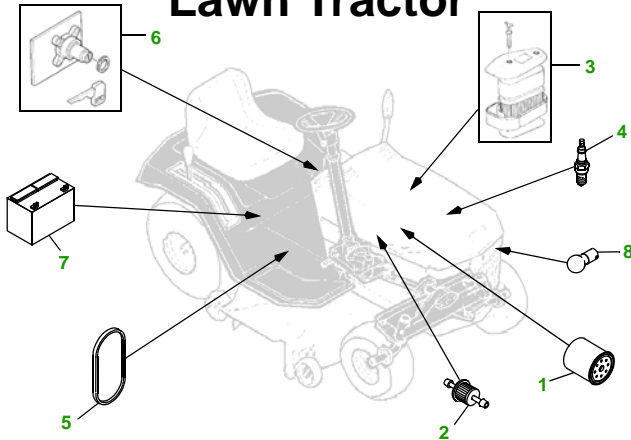

MAINTENANCE REMINDER SHEET

LX178 with 38" Deck

Lawn Tractor

Tractor S/N

38" Deck

Deck S/N

Key	Part No.	Description
1	AM107423	OIL FILTER
2	AM116304	FUEL FILTER - IN-LINE
3	M96846	AIR FILTER - FOAM
	M115978	AIR FILTER - PAPER
4	M71939	SPARK PLUG
5	M110978	BELT - TRACTION DRIVE
6	AM131841	KEY - PADDED
	AM119238	IGNITION SWITCH (S/N —070309)
	AM121084	IGNITION SWITCH (S/N 070310—)

Key	Part No.	Description
7	TY25878	BATTERY
8	AM106153	HALOGEN HEADLIGHT BULB
9	M77988	BELT - PRIMARY
10	M82462	BELT - SECONDARY
11	M82408	BLADE - LOW LIFT
	AM137324	KIT - SIDE DISCHARGE BLADE - STANDARD
	AM137326	KIT - BAGGING BLADE
12	M111489	GAGE WHEEL