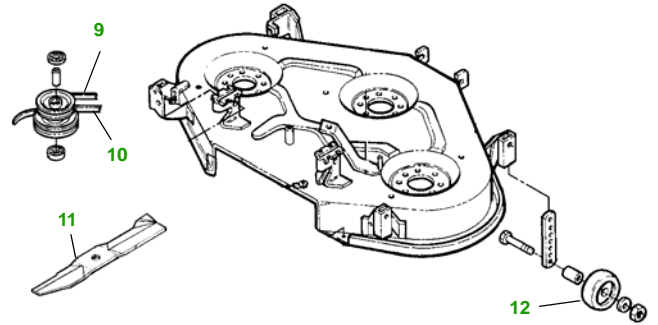

MAINTENANCE REMINDER SHEET

LX178 with 44M Deck

Lawn Tractor

Tractor S/N

44" Mulching Deck

Deck S/N

Key	Part No.	Description
1	AM107423	OIL FILTER
2	AM116304	FUEL FILTER - IN-LINE
3	M96846	AIR FILTER - FOAM
	M115978	AIR FILTER - PAPER
4	M71939	SPARK PLUG
5	M110978	BELT - TRACTION DRIVE
6	AM131841	KEY - PADDED
	AM119238	IGNITION SWITCH (S/N —070309)
	AM121084	IGNITION SWITCH (S/N 070310—)

Key	Part No.	Description
7	TY25878	BATTERY
8	AM106153	HALOGEN HEADLIGHT BULB
9	M77988	BELT - PRIMARY
10	M115776	BELT - SECONDARY
11	M119798	BLADE - MULCHING (TOP)
	M119799	BLADE - CUTTING (BOTTOM)
12	AM116299	GAGE WHEEL