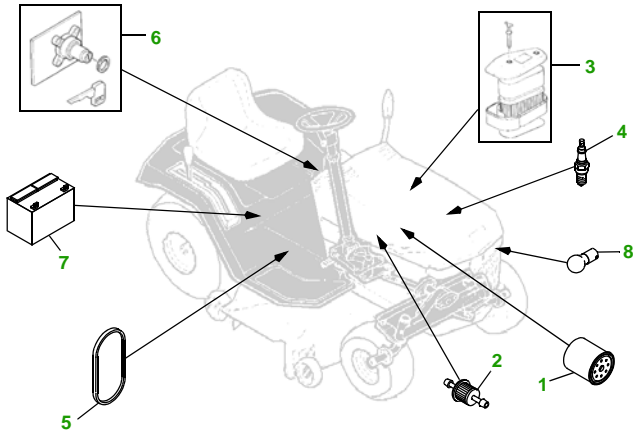

MAINTENANCE REMINDER SHEET

LX178 with 44M Deck

Lawn Tractor

Tractor S/N

44" Mulching Deck

Deck S/N

Key	Part No.	Description
1	AM107423	OIL FILTER
2	AM116304	FUEL FILTER - IN-LINE
3	M96846	AIR FILTER - FOAM
	M115978	AIR FILTER - PAPER
4	M71939	SPARK PLUG
5	M110978	BELT - TRACTION DRIVE
6	AM131841	KEY - PADDED
	AM119238	IGNITION SWITCH (S/N —070309)
	AM121084	IGNITION SWITCH (S/N 070310—)

Key	Part No.	Description
7	TY25878	BATTERY
8	AM106153	HALOGEN HEADLIGHT BULB
9	M77988	BELT - PRIMARY
10	M115776	BELT - SECONDARY
11	M119798	BLADE - MULCHING (TOP)
	M119799	BLADE - CUTTING (BOTTOM)
12	AM116299	GAGE WHEEL