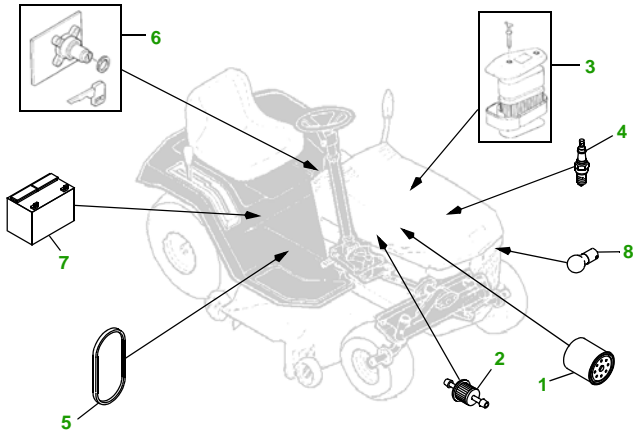

MAINTENANCE REMINDER SHEET

LX178 with 48" Deck

Lawn Tractor

Tractor S/N

48" Deck

Deck S/N

Key	Part No.	Description
1	AM107423	OIL FILTER
2	AM116304	FUEL FILTER - IN-LINE
3	M96846	AIR FILTER - FOAM
	M115978	AIR FILTER - PAPER
4	M71939	SPARK PLUG
5	M110978	BELT - TRACTION DRIVE
6	AM131841	KEY - PADDED
	AM119238	IGNITION SWITCH (S/N —070309)
	AM121084	IGNITION SWITCH (S/N 070310—)

Key	Part No.	Description
7	TY25878	BATTERY
8	AM106153	HALOGEN HEADLIGHT BULB
9	M115495	BLADE - STANDARD
	M135589	BLADE - HIGH LIFT
10	M110312	BELT - PRIMARY
11	M154958	BELT - SECONDARY
12	AM133602	KIT - GAGE WHEEL - FRONT
	AM117478	KIT - GAGE WHEEL - REAR
13	M113955	ROLLER - 2.9 INCH
	M114002	ROLLER - 3.9 INCH