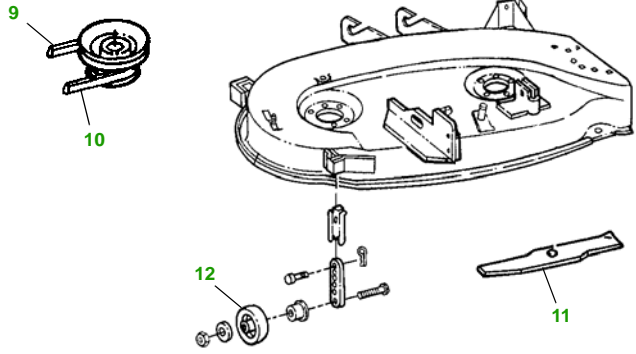

MAINTENANCE REMINDER SHEET

LX186 with 38" Deck

Lawn Tractor

Tractor S/N

38" Deck

Deck S/N

Key	Part No.	Description
1	AM107423	OIL FILTER
2	AM116304	FUEL FILTER - IN-LINE
3	M97266	AIR FILTER - FOAM
	M70127	AIR FILTER - PAPER
4	M802138	SPARK PLUG
5	M110978	BELT - TRACTION DRIVE
6	AM131841	KEY - PADDED
	AM115103	IGNITION MODULE

Key	Part No.	Description
7	TY25878	BATTERY
8	AM106153	HALOGEN HEADLIGHT BULB
9	M77988	BELT - PRIMARY
10	M82462	BELT - SECONDARY
11	M82408	BLADE - LOW LIFT
	AM137324	KIT - SIDE DISCHARGE BLADE - STANDARD
	AM137326	KIT - BAGGING BLADE
12	M111489	GAGE WHEEL