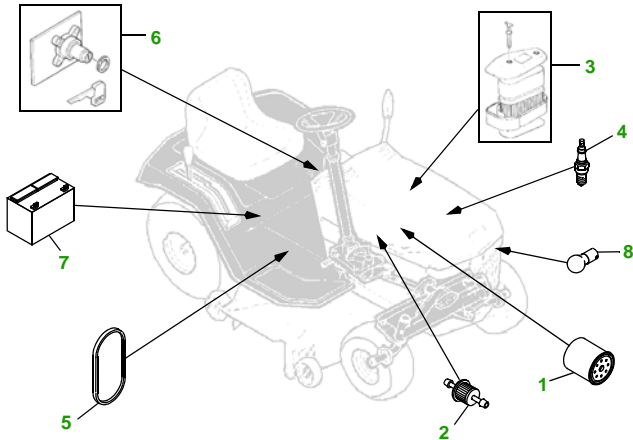

MAINTENANCE REMINDER SHEET

LX186 with 38" Deck

Lawn Tractor

Tractor S/N

38" Deck

Deck S/N

Key	Part No.	Description
1	AM107423	OIL FILTER
2	AM116304	FUEL FILTER - IN-LINE
3	M97266	AIR FILTER - FOAM
	M70127	AIR FILTER - PAPER
4	M802138	SPARK PLUG
5	M110978	BELT - TRACTION DRIVE
6	AM131841	KEY - PADDED
	AM115103	IGNITION MODULE

Key	Part No.	Description
7	TY25878	BATTERY
8	AM106153	HALOGEN HEADLIGHT BULB
9	M77988	BELT - PRIMARY
10	M82462	BELT - SECONDARY
11	M82408	BLADE - LOW LIFT
	AM137324	KIT - SIDE DISCHARGE BLADE - STANDARD
	AM137326	KIT - BAGGING BLADE
12	M111489	GAGE WHEEL