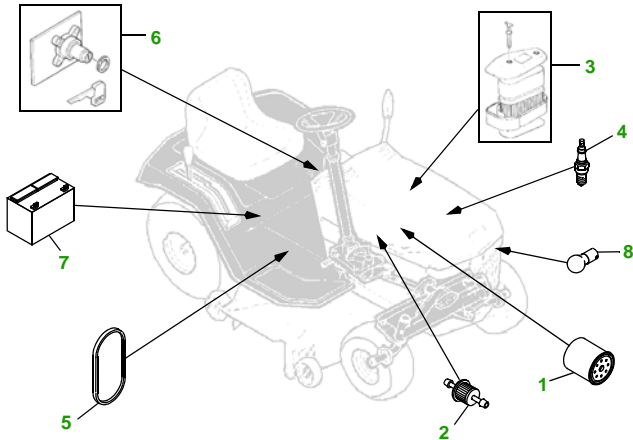

MAINTENANCE REMINDER SHEET

LX186 with 44M Deck

Lawn Tractor

Tractor S/N

44" Mulching Deck

Deck S/N

Key	Part No.	Description
1	AM107423	OIL FILTER
2	AM116304	FUEL FILTER - IN-LINE
3	M97266	AIR FILTER - FOAM
	M70127	AIR FILTER - PAPER
4	M802138	SPARK PLUG
5	M110978	BELT - TRACTION DRIVE
6	AM131841	KEY - PADDED
	AM115103	IGNITION MODULE

Key	Part No.	Description
7	TY25878	BATTERY
8	AM106153	HALOGEN HEADLIGHT BULB
9	M77988	BELT - PRIMARY
10	M115776	BELT - SECONDARY
11	M119798	BLADE - MULCHING (TOP)
	M119799	BLADE - CUTTING (BOTTOM)
12	AM116299	GAGE WHEEL