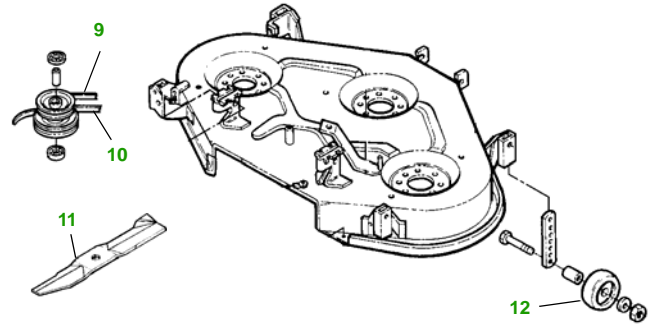

MAINTENANCE REMINDER SHEET

LX186 with 44M Deck

Lawn Tractor

Tractor S/N

44" Mulching Deck

Deck S/N

Key	Part No.	Description
1	AM107423	OIL FILTER
2	AM116304	FUEL FILTER - IN-LINE
3	M97266	AIR FILTER - FOAM
	M70127	AIR FILTER - PAPER
4	M802138	SPARK PLUG
5	M110978	BELT - TRACTION DRIVE
6	AM131841	KEY - PADDED
	AM115103	IGNITION MODULE

Key	Part No.	Description
7	TY25878	BATTERY
8	AM106153	HALOGEN HEADLIGHT BULB
9	M77988	BELT - PRIMARY
10	M115776	BELT - SECONDARY
11	M119798	BLADE - MULCHING (TOP)
	M119799	BLADE - CUTTING (BOTTOM)
12	AM116299	GAGE WHEEL