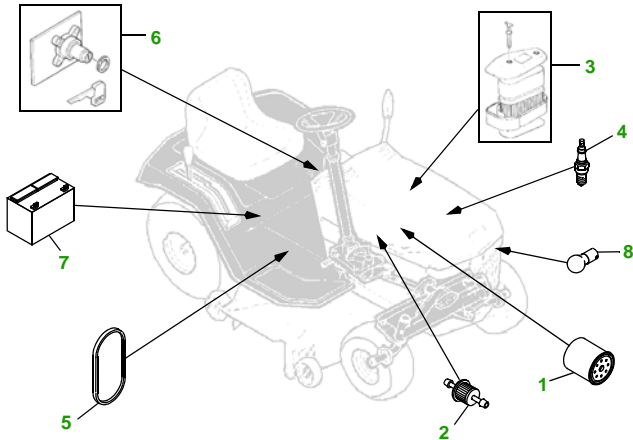

MAINTENANCE REMINDER SHEET

LX186 with 48" Deck

Lawn Tractor

Tractor S/N

48" Deck

Deck S/N

Key	Part No.	Description
1	AM107423	OIL FILTER
2	AM116304	FUEL FILTER - IN-LINE
3	M97266	AIR FILTER - FOAM
	M70127	AIR FILTER - PAPER
4	M802138	SPARK PLUG
5	M110978	BELT - TRACTION DRIVE
6	AM131841	KEY - PADDED
	AM115103	IGNITION MODULE
7	TY25878	BATTERY

Key	Part No.	Description
8	AM106153	HALOGEN HEADLIGHT BULB
9	M115495	BLADE - STANDARD
	M135589	BLADE - HIGH LIFT
10	M110312	BELT - PRIMARY
11	M154958	BELT - SECONDARY
12	AM133602	KIT - GAGE WHEEL - FRONT
	AM117478	KIT - GAGE WHEEL - REAR
13	M113955	ROLLER - 2.9 INCH
	M114002	ROLLER - 3.9 INCH