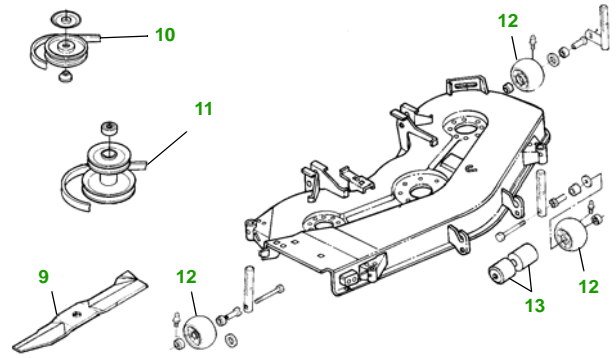

MAINTENANCE REMINDER SHEET

LX186 with 48" Deck

Lawn Tractor

Tractor S/N

48" Deck

Deck S/N

Key	Part No.	Description
1	AM107423	OIL FILTER
2	AM116304	FUEL FILTER - IN-LINE
3	M97266	AIR FILTER - FOAM
	M70127	AIR FILTER - PAPER
4	M802138	SPARK PLUG
5	M110978	BELT - TRACTION DRIVE
6	AM131841	KEY - PADDED
	AM115103	IGNITION MODULE
7	TY25878	BATTERY

Key	Part No.	Description
8	AM106153	HALOGEN HEADLIGHT BULB
9	M115495	BLADE - STANDARD
	M135589	BLADE - HIGH LIFT
10	M110312	BELT - PRIMARY
11	M154958	BELT - SECONDARY
12	AM133602	KIT - GAGE WHEEL - FRONT
	AM117478	KIT - GAGE WHEEL - REAR
13	M113955	ROLLER - 2.9 INCH
	M114002	ROLLER - 3.9 INCH