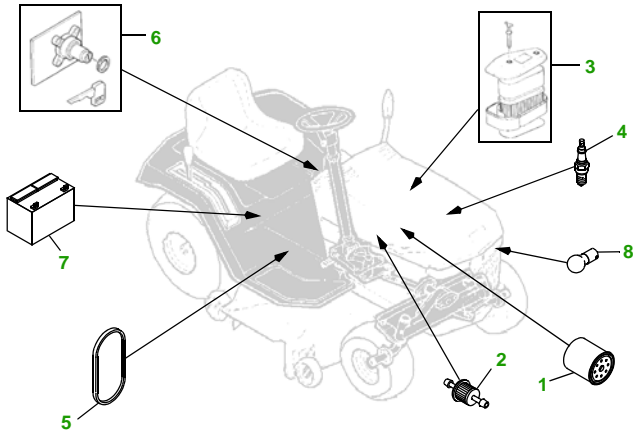

MAINTENANCE REMINDER SHEET

LX188 with 38" Deck

Lawn Tractor

Tractor S/N

38" Deck

Deck S/N

Key	Part No.	Description
1	AM107423	OIL FILTER
2	AM116304	FUEL FILTER - IN-LINE
3	M96846	AIR FILTER - FOAM
	M115978	AIR FILTER - PAPER
4	M71939	SPARK PLUG
5	M110978	BELT - TRACTION DRIVE
6	AM131841	KEY - PADDED
	AM119238	IGNITION SWITCH (S/N —070141)
	AM121084	IGNITION SWITCH (S/N 070142—)

Key	Part No.	Description
7	TY25878	BATTERY
8	AM106153	HALOGEN HEADLIGHT BULB
9	M77988	BELT - PRIMARY
10	M82462	BELT - SECONDARY
11	M82408	BLADE - LOW LIFT
	AM137324	KIT - SIDE DISCHARGE BLADE - STANDARD
	AM137326	KIT - BAGGING BLADE
12	M111489	GAGE WHEEL