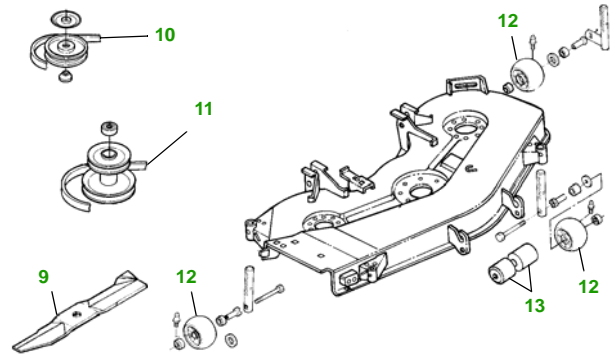

MAINTENANCE REMINDER SHEET

LX188 with 48" Deck

Lawn Tractor

Tractor S/N

48" Deck

Deck S/N

Key	Part No.	Description
1	AM107423	OIL FILTER
2	AM116304	FUEL FILTER - IN-LINE
3	M96846	AIR FILTER - FOAM
	M115978	AIR FILTER - PAPER
4	M71939	SPARK PLUG
5	M110978	BELT - TRACTION DRIVE
6	AM131841	KEY - PADDED
	AM119238	IGNITION SWITCH (S/N —070141)
	AM121084	IGNITION SWITCH (S/N 070142—)

Key	Part No.	Description
7	TY25878	BATTERY
8	AM106153	HALOGEN HEADLIGHT BULB
9	M115495	BLADE - STANDARD
	M135589	BLADE - HIGH LIFT
10	M110312	BELT - PRIMARY
11	M154958	BELT - SECONDARY
12	AM133602	KIT - GAGE WHEEL - FRONT
	AM117478	KIT - GAGE WHEEL - REAR
13	M113955	ROLLER - 2.9 INCH
	M114002	ROLLER - 3.9 INCH