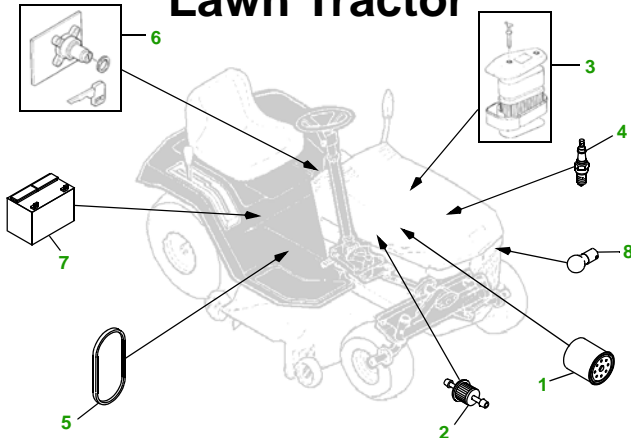

MAINTENANCE REMINDER SHEET

LX188 with 48" Deck

Lawn Tractor

Tractor S/N

48" Deck

Deck S/N

Key	Part No.	Description
1	AM107423	OIL FILTER
2	AM116304	FUEL FILTER - IN-LINE
3	M96846	AIR FILTER - FOAM
	M115978	AIR FILTER - PAPER
4	M71939	SPARK PLUG
5	M110978	BELT - TRACTION DRIVE
6	AM131841	KEY - PADDED
	AM119238	IGNITION SWITCH (S/N —070141)
	AM121084	IGNITION SWITCH (S/N 070142—)

Key	Part No.	Description
7	TY25878	BATTERY
8	AM106153	HALOGEN HEADLIGHT BULB
9	M115495	BLADE - STANDARD
	M135589	BLADE - HIGH LIFT
10	M110312	BELT - PRIMARY
11	M154958	BELT - SECONDARY
12	AM133602	KIT - GAGE WHEEL - FRONT
	AM117478	KIT - GAGE WHEEL - REAR
13	M113955	ROLLER - 2.9 INCH
	M114002	ROLLER - 3.9 INCH