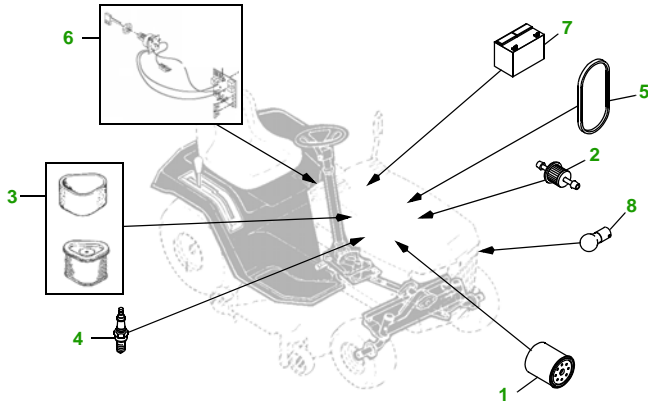

MAINTENANCE REMINDER SHEET

LX255 with 42C Deck

Lawn Tractor

Tractor S/N

42" Convertible Deck

Deck S/N

Key	Part No.	Description
1	AM125424	OIL FILTER
2	AM116304	FUEL FILTER - IN-LINE
3	GY20661	AIR FILTER KIT
4	M78543	SPARK PLUG
5	M146667	BELT - TRACTION DRIVE
6	AM131841	KEY - PADDED
	AM132500	IGNITION SWITCH

Key	Part No.	Description
7	TY25881	BATTERY
8	AD2062R	HALOGEN HEADLIGHT BULB
9	M143019	BELT - PRIMARY
10	M43820	BELT - SECONDARY
11	M148613	BLADE - STANDARD
	M139975	BLADE - MULCHING
	M139977	BLADE - HI LIFT
12	AM133602	GAGE WHEEL