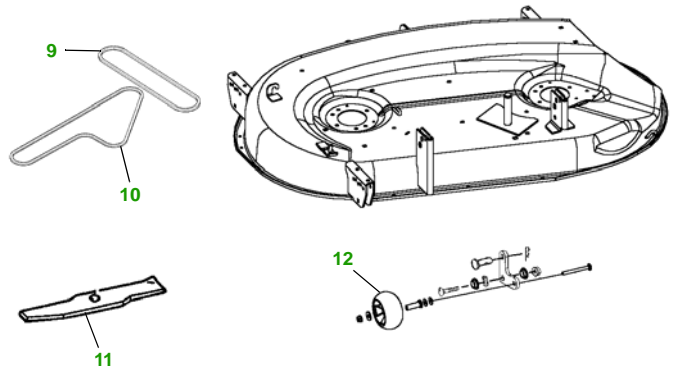

MAINTENANCE REMINDER SHEET

LX255 with 42C Deck

Lawn Tractor

Tractor S/N

42" Convertible Deck

Deck S/N

Key	Part No.	Description
1	AM125424	OIL FILTER
2	AM116304	FUEL FILTER - IN-LINE
3	GY20661	AIR FILTER KIT
4	M78543	SPARK PLUG
5	M146667	BELT - TRACTION DRIVE
6	AM131841	KEY - PADDED
	AM132500	IGNITION SWITCH

Key	Part No.	Description
7	TY25881	BATTERY
8	AD2062R	HALOGEN HEADLIGHT BULB
9	M143019	BELT - PRIMARY
10	M43820	BELT - SECONDARY
11	M148613	BLADE - STANDARD
	M139975	BLADE - MULCHING
	M139977	BLADE - HI LIFT
12	AM133602	GAGE WHEEL