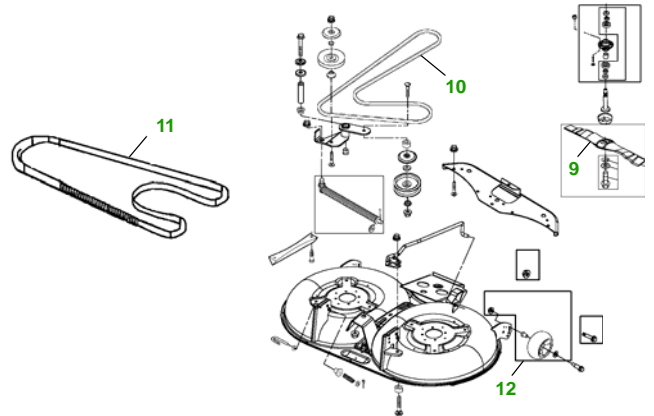

MAINTENANCE REMINDER SHEET

LX255 with 42M Deck

Lawn Tractor

Tractor S/N

42" Mulching Deck

Deck S/N

Key	Part No.	Description
1	AM125424	OIL FILTER
2	AM116304	FUEL FILTER - IN-LINE
3	GY20661	AIR FILTER KIT
4	M78543	SPARK PLUG
5	M146667	BELT - TRACTION DRIVE
6	AM131841	KEY - PADDED
	AM132500	IGNITION SWITCH

Key	Part No.	Description
7	TY25881	BATTERY
8	AD2062R	HALOGEN HEADLIGHT BULB
9	AM130172	BLADE - KIT
10	M140502	BELT - PRIMARY
11	M150717	BELT - SECONDARY
12	AM133602	KIT - GAGE WHEEL

Service Recommendations