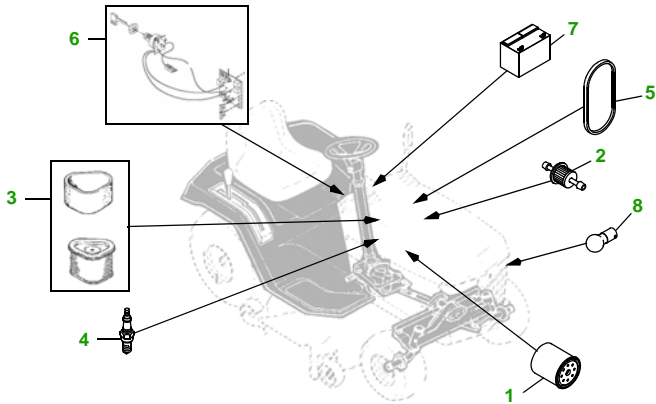

MAINTENANCE REMINDER SHEET

LX255 with 42M Deck

Lawn Tractor

Tractor S/N

42" Mulching Deck

Deck S/N

Key	Part No.	Description
1	AM125424	OIL FILTER
2	AM116304	FUEL FILTER - IN-LINE
3	GY20661	AIR FILTER KIT
4	M78543	SPARK PLUG
5	M146667	BELT - TRACTION DRIVE
6	AM131841	KEY - PADDED
	AM132500	IGNITION SWITCH

Key	Part No.	Description
7	TY25881	BATTERY
8	AD2062R	HALOGEN HEADLIGHT BULB
9	AM130172	BLADE - KIT
10	M140502	BELT - PRIMARY
11	M150717	BELT - SECONDARY
12	AM133602	KIT - GAGE WHEEL

Service Recommendations