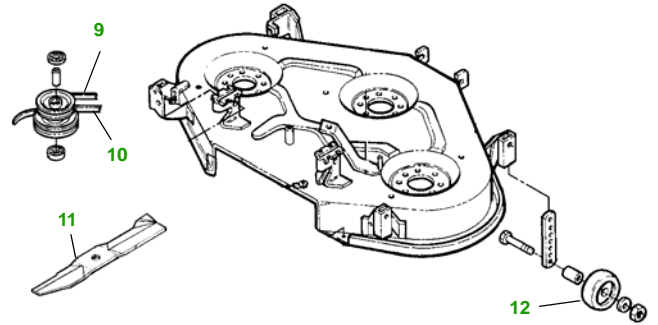

MAINTENANCE REMINDER SHEET

LX255 with 44M Deck

Lawn Tractor

Tractor S/N

44" Mulching Deck

Deck S/N

Key	Part No.	Description
1	AM125424	OIL FILTER
2	AM116304	FUEL FILTER - IN-LINE
3	GY20661	AIR FILTER KIT
4	M78543	SPARK PLUG
5	M146667	BELT - TRACTION DRIVE
6	AM131841	KEY - PADDED
	AM132500	IGNITION SWITCH
7	TY25881	BATTERY

Key	Part No.	Description
8	AD2062R	HALOGEN HEADLIGHT BULB
9	M119696	BELT - PRIMARY
10	M115776	BELT - SECONDARY
11	M119798	BLADE - MULCHING (TOP)
	M119799	BLADE - CUTTING (BOTTOM)
12	AM116299	GAGE WHEEL