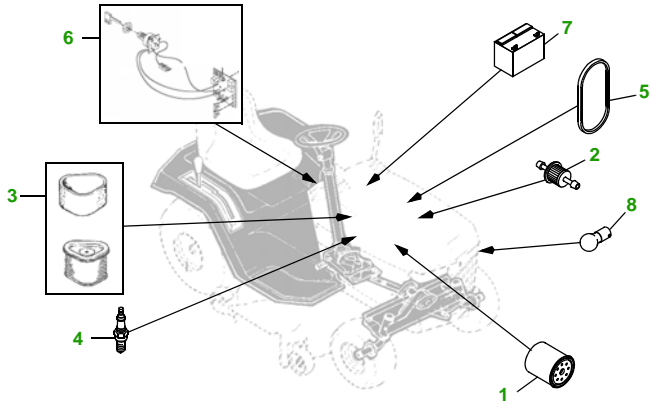

MAINTENANCE REMINDER SHEET

LX255 with 44M Deck

Lawn Tractor

Tractor S/N

44" Mulching Deck

Deck S/N

Key	Part No.	Description
1	AM125424	OIL FILTER
2	AM116304	FUEL FILTER - IN-LINE
3	GY20661	AIR FILTER KIT
4	M78543	SPARK PLUG
5	M146667	BELT - TRACTION DRIVE
6	AM131841	KEY - PADDED
	AM132500	IGNITION SWITCH
7	TY25881	BATTERY

Key	Part No.	Description
8	AD2062R	HALOGEN HEADLIGHT BULB
9	M119696	BELT - PRIMARY
10	M115776	BELT - SECONDARY
11	M119798	BLADE - MULCHING (TOP)
	M119799	BLADE - CUTTING (BOTTOM)
12	AM116299	GAGE WHEEL