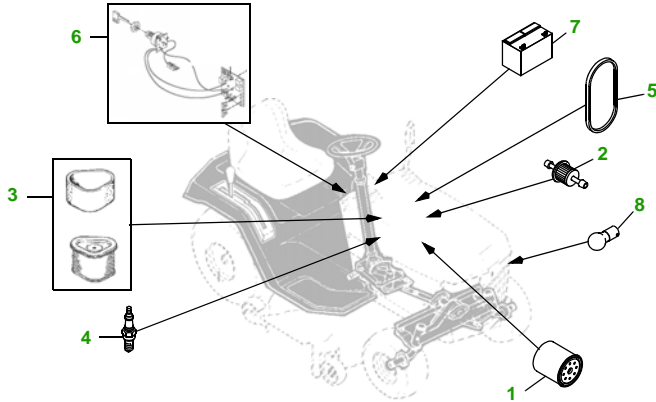

MAINTENANCE REMINDER SHEET

LX255 with 48C Deck

Lawn Tractor

Tractor S/N

48" Convertible Deck

Deck S/N

Key	Part No.	Description
1	AM125424	OIL FILTER
2	AM116304	FUEL FILTER - IN-LINE
3	GY20661	AIR FILTER KIT
4	M78543	SPARK PLUG
5	M146667	BELT - TRACTION DRIVE
6	AM131841	KEY - PADDED
	AM132500	IGNITION SWITCH
7	TY25881	BATTERY

Key	Part No.	Description
8	AD2062R	HALOGEN HEADLIGHT BULB
9	M143019	BELT - PRIMARY
10	M154958	BELT - SECONDARY
11	M145476	BLADE - STANDARD
	M127673	BLADE - MULCHING
12	AM133602	GAGE WHEEL - FRONT
	AM125172	GAGE WHEEL - REAR
13	M113955	ROLLER