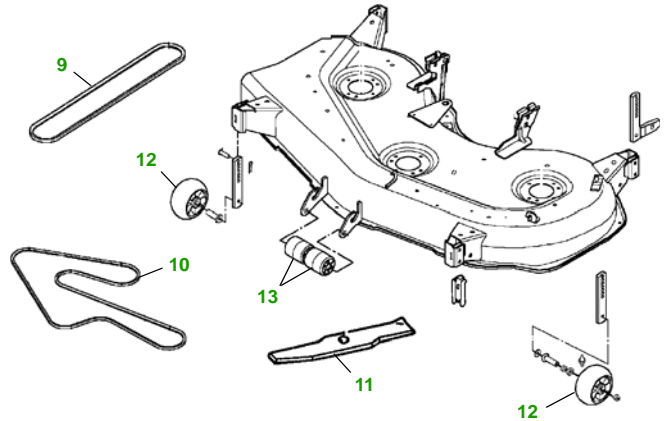

MAINTENANCE REMINDER SHEET

LX255 with 48C Deck

Lawn Tractor

Tractor S/N

48" Convertible Deck

Deck S/N

Key	Part No.	Description
1	AM125424	OIL FILTER
2	AM116304	FUEL FILTER - IN-LINE
3	GY20661	AIR FILTER KIT
4	M78543	SPARK PLUG
5	M146667	BELT - TRACTION DRIVE
6	AM131841	KEY - PADDED
	AM132500	IGNITION SWITCH
7	TY25881	BATTERY

Key	Part No.	Description
8	AD2062R	HALOGEN HEADLIGHT BULB
9	M143019	BELT - PRIMARY
10	M154958	BELT - SECONDARY
11	M145476	BLADE - STANDARD
	M127673	BLADE - MULCHING
12	AM133602	GAGE WHEEL - FRONT
	AM125172	GAGE WHEEL - REAR
13	M113955	ROLLER