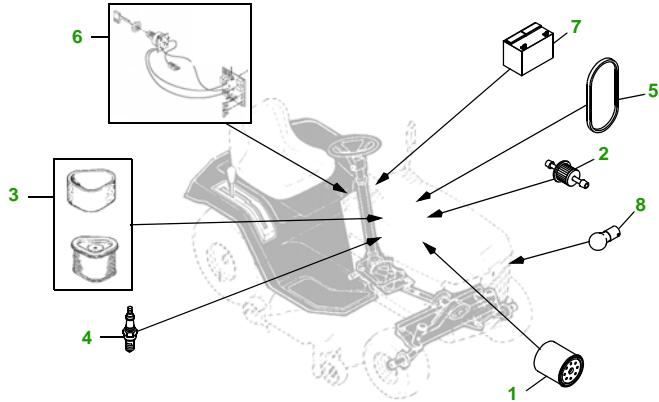

MAINTENANCE REMINDER SHEET

LX255 with 48" Deck

Lawn Tractor

Tractor S/N

48" Deck

Deck S/N

Key	Part No.	Description
1	AM125424	OIL FILTER
2	AM116304	FUEL FILTER - IN-LINE
3	GY20661	AIR FILTER KIT
4	M78543	SPARK PLUG
5	M146667	BELT - TRACTION DRIVE
6	AM131841	KEY - PADDED
	AM132500	IGNITION SWITCH
7	TY25881	BATTERY

Key	Part No.	Description
8	AD2062R	HALOGEN HEADLIGHT BULB
9	M115495	BLADE - STANDARD
	M135589	BLADE - HIGH LIFT
10	M110312	BELT - PRIMARY
11	M154958	BELT - SECONDARY
12	AM133602	KIT - GAGE WHEEL - FRONT
	AM117478	KIT - GAGE WHEEL - REAR
13	M113955	ROLLER - 2.9 INCH
	M114002	ROLLER - 3.9 INCH