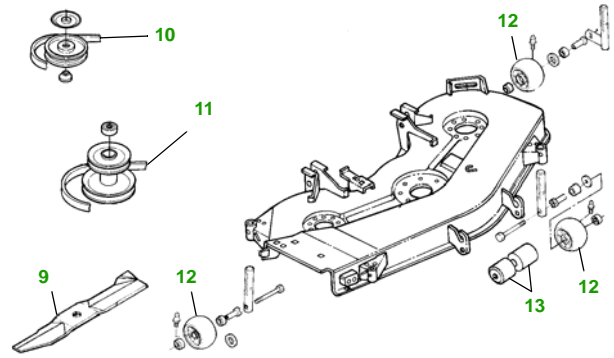

MAINTENANCE REMINDER SHEET

LX255 with 48" Deck

Lawn Tractor

Tractor S/N

48" Deck

Deck S/N

Key	Part No.	Description
1	AM125424	OIL FILTER
2	AM116304	FUEL FILTER - IN-LINE
3	GY20661	AIR FILTER KIT
4	M78543	SPARK PLUG
5	M146667	BELT - TRACTION DRIVE
6	AM131841	KEY - PADDED
	AM132500	IGNITION SWITCH
7	TY25881	BATTERY

Key	Part No.	Description
8	AD2062R	HALOGEN HEADLIGHT BULB
9	M115495	BLADE - STANDARD
	M135589	BLADE - HIGH LIFT
10	M110312	BELT - PRIMARY
11	M154958	BELT - SECONDARY
12	AM133602	KIT - GAGE WHEEL - FRONT
	AM117478	KIT - GAGE WHEEL - REAR
13	M113955	ROLLER - 2.9 INCH
	M114002	ROLLER - 3.9 INCH