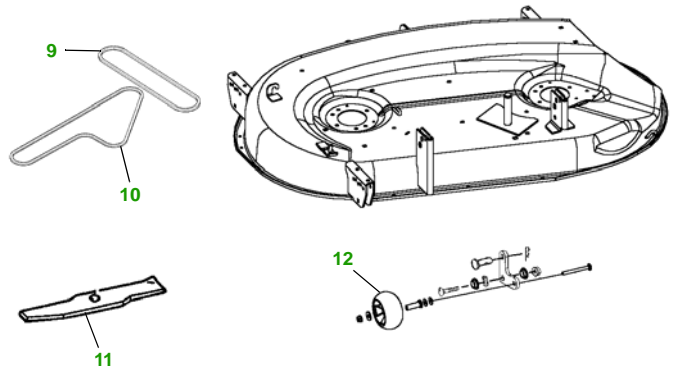

MAINTENANCE REMINDER SHEET

LX266 with 42C Deck

Lawn Tractor

Tractor S/N

42" Convertible Deck

Deck S/N

Key	Part No.	Description
1	AM125424	OIL FILTER
2	AM116304	FUEL FILTER - IN-LINE
3	GY20661	AIR FILTER KIT
4	M78543	SPARK PLUG
5	M146667	BELT - TRACTION DRIVE
6	AM131841	KEY - PADDED
	AM132500	IGNITION SWITCH
7	TY25881	BATTERY

Key	Part No.	Description
8	AD2062R	HALOGEN HEADLIGHT BULB
9	M143019	BELT - PRIMARY
10	M43820	BELT - SECONDARY
11	M148613	BLADE - STANDARD
	M139975	BLADE - MULCHING
	M139977	BLADE - HI LIFT
12	AM133602	GAGE WHEEL