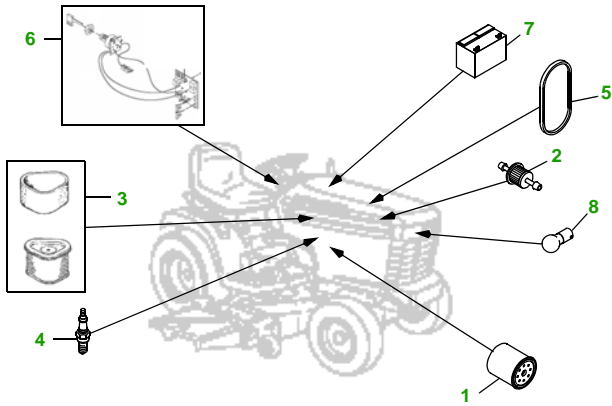

MAINTENANCE REMINDER SHEET

LX266 with 42C Deck

Lawn Tractor

Tractor S/N

42" Convertible Deck

Deck S/N

Key	Part No.	Description
1	AM125424	OIL FILTER
2	AM116304	FUEL FILTER - IN-LINE
3	GY20661	AIR FILTER KIT
4	M78543	SPARK PLUG
5	M146667	BELT - TRACTION DRIVE
6	AM131841	KEY - PADDED
	AM132500	IGNITION SWITCH
7	TY25881	BATTERY

Key	Part No.	Description
8	AD2062R	HALOGEN HEADLIGHT BULB
9	M143019	BELT - PRIMARY
10	M43820	BELT - SECONDARY
11	M148613	BLADE - STANDARD
	M139975	BLADE - MULCHING
	M139977	BLADE - HI LIFT
12	AM133602	GAGE WHEEL