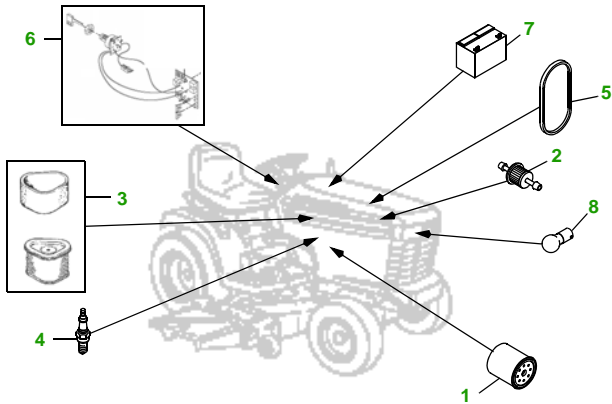

MAINTENANCE REMINDER SHEET

LX266 with 48" Deck

Lawn Tractor

Tractor S/N

48" Deck

Deck S/N

Key	Part No.	Description
1	AM125424	OIL FILTER
2	AM116304	FUEL FILTER - IN-LINE
3	GY20661	AIR FILTER KIT
4	M78543	SPARK PLUG
5	M146667	BELT - TRACTION DRIVE
6	AM131841	KEY - PADDED
	AM132500	IGNITION SWITCH

Key	Part No.	Description
7	TY25881	BATTERY
8	AD2062R	HALOGEN HEADLIGHT BULB
9	M110312	BELT - PRIMARY
10	M154958	BELT - SECONDARY
11	M115495	BLADE - STANDARD
	M135589	BLADE - HIGH LIFT
12	AM117478	GAGE WHEEL