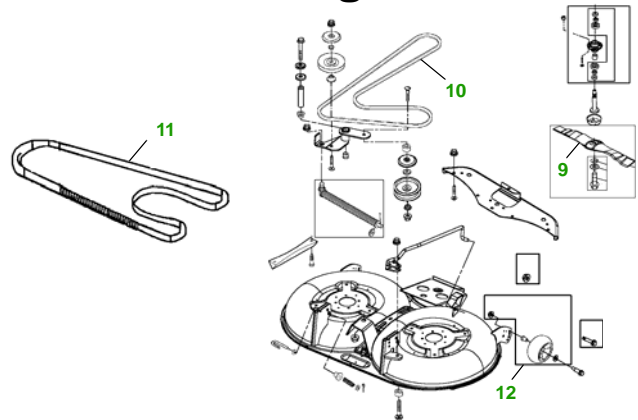

MAINTENANCE REMINDER SHEET

LX277AWS with 42M Deck

Lawn Tractor

Tractor S/N

42" Mulching Deck

Deck S/N

Key	Part No.	Description
1	AM107423	OIL FILTER
2	AM116304	FUEL FILTER - IN-LINE
3	MIU10955	FOAM AIR FILTER ELEMENT
	M137556	PAPER AIR FILTER ELEMENT
4	TY6081	SPARK PLUG
5	M127524	BELT - TRACTION DRIVE (S/N —060000)
	M147044	BELT - TRACTION DRIVE (S/N 060001—)
6	AM131841	KEY - PADDED
	AM132500	IGNITION SWITCH

Key	Part No.	Description
7	TY25881	BATTERY
8	AD2062R	HALOGEN HEADLIGHT BULB
9	AM130172	BLADE - KIT
10	M140502	BELT - PRIMARY
11	M150717	BELT - SECONDARY
12	AM133602	KIT - GAGE WHEEL

Service Recommendations