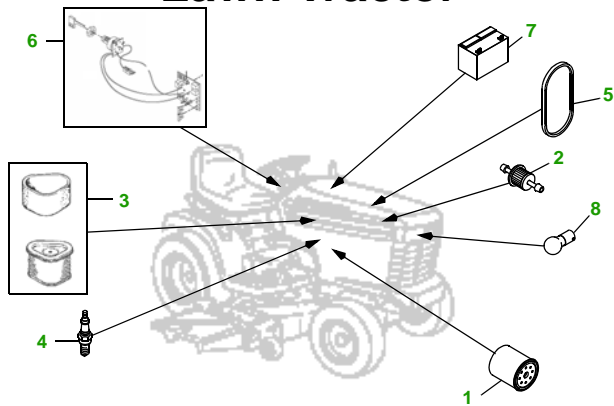

MAINTENANCE REMINDER SHEET

LX277AWS with 42M Deck

Lawn Tractor

Tractor S/N

42" Mulching Deck

Deck S/N

Key	Part No.	Description
1	AM107423	OIL FILTER
2	AM116304	FUEL FILTER - IN-LINE
3	MIU10955	FOAM AIR FILTER ELEMENT
	M137556	PAPER AIR FILTER ELEMENT
4	TY6081	SPARK PLUG
5	M127524	BELT - TRACTION DRIVE (S/N —060000)
	M147044	BELT - TRACTION DRIVE (S/N 060001—)
6	AM131841	KEY - PADDED
	AM132500	IGNITION SWITCH

Key	Part No.	Description
7	TY25881	BATTERY
8	AD2062R	HALOGEN HEADLIGHT BULB
9	AM130172	BLADE - KIT
10	M140502	BELT - PRIMARY
11	M150717	BELT - SECONDARY
12	AM133602	KIT - GAGE WHEEL

Service Recommendations