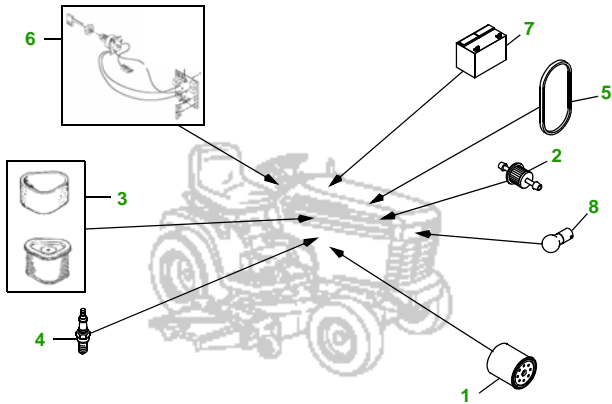

MAINTENANCE REMINDER SHEET

LX277AWS with 48C Deck

Lawn Tractor

Tractor S/N

48" Convertible Deck

Deck S/N

Key	Part No.	Description
1	AM107423	OIL FILTER
2	AM116304	FUEL FILTER - IN-LINE
3	MIU10955	FOAM AIR FILTER ELEMENT
	M137556	PAPER AIR FILTER ELEMENT
4	TY6081	SPARK PLUG
5	M127524	BELT - TRACTION DRIVE (S/N —060000)
	M147044	BELT - TRACTION DRIVE (S/N 060001—)
6	AM131841	KEY - PADDED
	AM132500	IGNITION SWITCH

Key	Part No.	Description
7	TY25881	BATTERY
8	AD2062R	HALOGEN HEADLIGHT BULB
9	M143019	BELT - PRIMARY
10	M154958	BELT - SECONDARY
11	M145476	BLADE - STANDARD
	M127673	BLADE - MULCHING
12	AM133602	GAGE WHEEL - FRONT
	AM125172	GAGE WHEEL - REAR
13	M113955	ROLLER