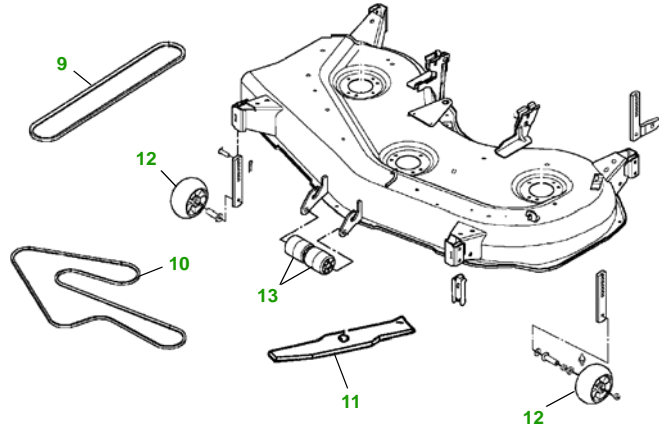

MAINTENANCE REMINDER SHEET

LX277AWS with 48C Deck

Lawn Tractor

Tractor S/N

48" Convertible Deck

Deck S/N

Key	Part No.	Description
1	AM107423	OIL FILTER
2	AM116304	FUEL FILTER - IN-LINE
3	MIU10955	FOAM AIR FILTER ELEMENT
	M137556	PAPER AIR FILTER ELEMENT
4	TY6081	SPARK PLUG
5	M127524	BELT - TRACTION DRIVE (S/N —060000)
	M147044	BELT - TRACTION DRIVE (S/N 060001—)
6	AM131841	KEY - PADDED
	AM132500	IGNITION SWITCH

Key	Part No.	Description
7	TY25881	BATTERY
8	AD2062R	HALOGEN HEADLIGHT BULB
9	M143019	BELT - PRIMARY
10	M154958	BELT - SECONDARY
11	M145476	BLADE - STANDARD
	M127673	BLADE - MULCHING
12	AM133602	GAGE WHEEL - FRONT
	AM125172	GAGE WHEEL - REAR
13	M113955	ROLLER