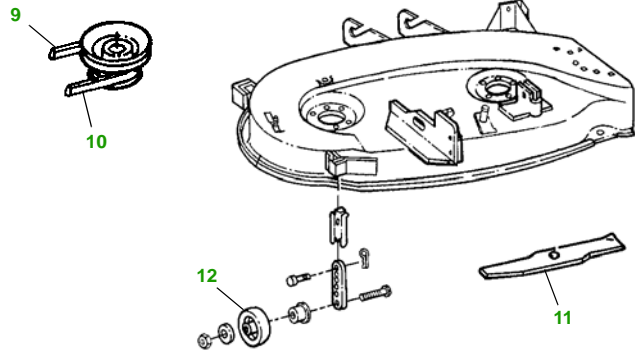

MAINTENANCE REMINDER SHEET

LX277 with 38" Deck

Lawn Tractor

Tractor S/N

38" Deck

Deck S/N

Key	Part No.	Description
1	AM107423	OIL FILTER
2	AM116304	FUEL FILTER - IN-LINE
3	MIU10955	FOAM AIR FILTER ELEMENT
	M137556	PAPER AIR FILTER ELEMENT
4	TY6081	SPARK PLUG
5	M146667	BELT - TRACTION DRIVE
6	AM131841	KEY - PADDED
	AM132500	IGNITION SWITCH

Key	Part No.	Description
7	TY25881	BATTERY
8	AD2062R	HALOGEN HEADLIGHT BULB
9	M117608	BELT - PRIMARY
10	M82462	BELT - SECONDARY
11	M82408	BLADE - LOW LIFT
	AM137324	KIT - SIDE DISCHARGE BLADE - STANDARD
	AM137326	KIT - BAGGING BLADE
12	M111489	GAGE WHEEL