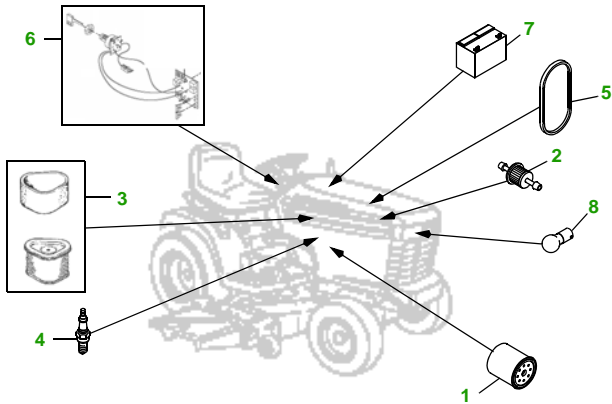

MAINTENANCE REMINDER SHEET

LX277 with 38" Deck

Lawn Tractor

Tractor S/N

38" Deck

Deck S/N

Key	Part No.	Description
1	AM107423	OIL FILTER
2	AM116304	FUEL FILTER - IN-LINE
3	MIU10955	FOAM AIR FILTER ELEMENT
	M137556	PAPER AIR FILTER ELEMENT
4	TY6081	SPARK PLUG
5	M146667	BELT - TRACTION DRIVE
6	AM131841	KEY - PADDED
	AM132500	IGNITION SWITCH

Key	Part No.	Description
7	TY25881	BATTERY
8	AD2062R	HALOGEN HEADLIGHT BULB
9	M117608	BELT - PRIMARY
10	M82462	BELT - SECONDARY
11	M82408	BLADE - LOW LIFT
	AM137324	KIT - SIDE DISCHARGE BLADE - STANDARD
	AM137326	KIT - BAGGING BLADE
12	M111489	GAGE WHEEL