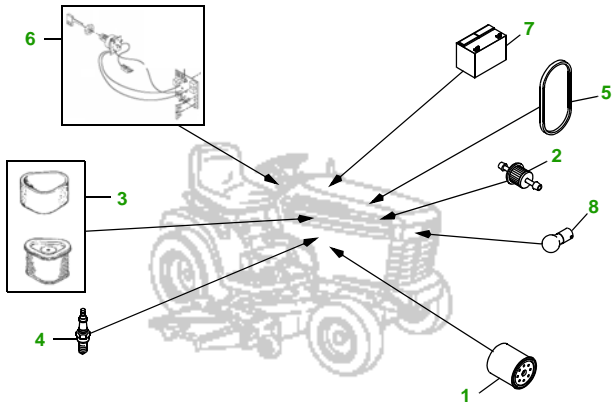

MAINTENANCE REMINDER SHEET

LX277 with 42C Deck

Lawn Tractor

Tractor S/N

42" Convertible Deck

Deck S/N

Key	Part No.	Description
1	AM107423	OIL FILTER
2	AM116304	FUEL FILTER - IN-LINE
3	MIU10955	FOAM AIR FILTER ELEMENT
	M137556	PAPER AIR FILTER ELEMENT
4	TY6081	SPARK PLUG
5	M146667	BELT - TRACTION DRIVE
6	AM131841	KEY - PADDED
	AM132500	IGNITION SWITCH

Key	Part No.	Description
7	TY25881	BATTERY
8	AD2062R	HALOGEN HEADLIGHT BULB
9	M143019	BELT - PRIMARY
10	M43820	BELT - SECONDARY
11	M148613	BLADE - STANDARD
	M139975	BLADE - MULCHING
	M139977	BLADE - HI LIFT
12	AM133602	GAGE WHEEL