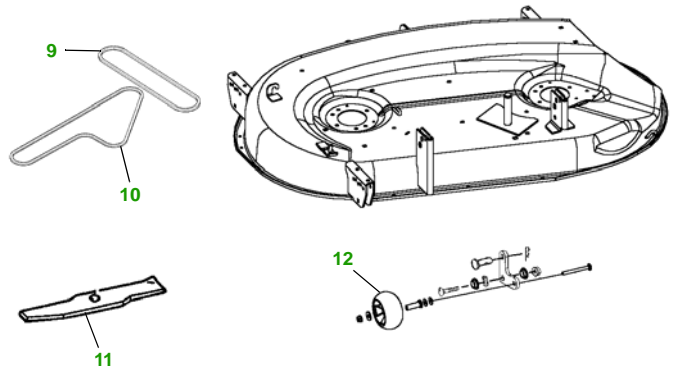

MAINTENANCE REMINDER SHEET

LX277 with 42C Deck

Lawn Tractor

Tractor S/N

42" Convertible Deck

Deck S/N

Key	Part No.	Description
1	AM107423	OIL FILTER
2	AM116304	FUEL FILTER - IN-LINE
3	MIU10955	FOAM AIR FILTER ELEMENT
	M137556	PAPER AIR FILTER ELEMENT
4	TY6081	SPARK PLUG
5	M146667	BELT - TRACTION DRIVE
6	AM131841	KEY - PADDED
	AM132500	IGNITION SWITCH

Key	Part No.	Description
7	TY25881	BATTERY
8	AD2062R	HALOGEN HEADLIGHT BULB
9	M143019	BELT - PRIMARY
10	M43820	BELT - SECONDARY
11	M148613	BLADE - STANDARD
	M139975	BLADE - MULCHING
	M139977	BLADE - HI LIFT
12	AM133602	GAGE WHEEL