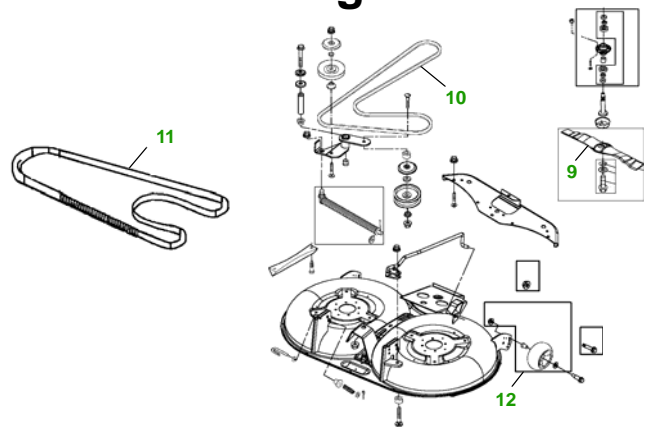

MAINTENANCE REMINDER SHEET

LX277 with 42M Deck

Lawn Tractor

Tractor S/N

42" Mulching Deck

Deck S/N

Key	Part No.	Description
1	AM107423	OIL FILTER
2	AM116304	FUEL FILTER - IN-LINE
3	MIU10955	FOAM AIR FILTER ELEMENT
	M137556	PAPER AIR FILTER ELEMENT
4	TY6081	SPARK PLUG
5	M146667	BELT - TRACTION DRIVE
6	AM131841	KEY - PADDED
	AM132500	IGNITION SWITCH

Key	Part No.	Description
7	TY25881	BATTERY
8	AD2062R	HALOGEN HEADLIGHT BULB
9	AM130172	BLADE - KIT
10	M140502	BELT - PRIMARY
11	M150717	BELT - SECONDARY
12	AM133602	KIT - GAGE WHEEL

Service Recommendations