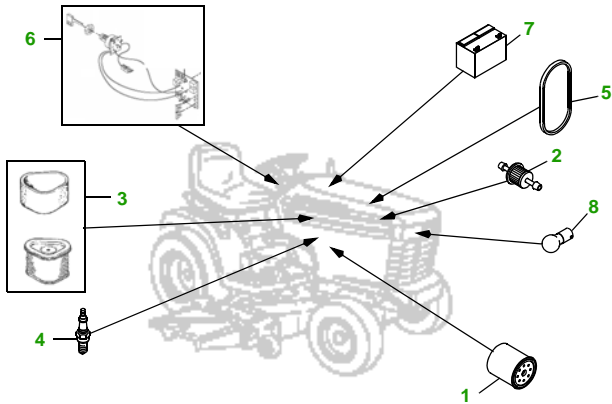

MAINTENANCE REMINDER SHEET

LX277 with 42M Deck

Lawn Tractor

Tractor S/N

42" Mulching Deck

Deck S/N

Key	Part No.	Description
1	AM107423	OIL FILTER
2	AM116304	FUEL FILTER - IN-LINE
3	MIU10955	FOAM AIR FILTER ELEMENT
	M137556	PAPER AIR FILTER ELEMENT
4	TY6081	SPARK PLUG
5	M146667	BELT - TRACTION DRIVE
6	AM131841	KEY - PADDED
	AM132500	IGNITION SWITCH

Key	Part No.	Description
7	TY25881	BATTERY
8	AD2062R	HALOGEN HEADLIGHT BULB
9	AM130172	BLADE - KIT
10	M140502	BELT - PRIMARY
11	M150717	BELT - SECONDARY
12	AM133602	KIT - GAGE WHEEL

Service Recommendations