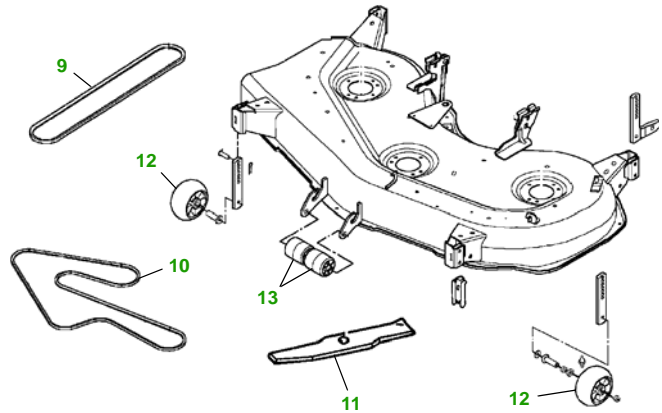

MAINTENANCE REMINDER SHEET

LX277 with 48C Deck

Lawn Tractor

Tractor S/N

48" Convertible Deck

Deck S/N

Key	Part No.	Description
1	AM107423	OIL FILTER
2	AM116304	FUEL FILTER - IN-LINE
3	MIU10955	FOAM AIR FILTER ELEMENT
	M137556	PAPER AIR FILTER ELEMENT
4	TY6081	SPARK PLUG
5	M146667	BELT - TRACTION DRIVE
6	AM131841	KEY - PADDED
	AM132500	IGNITION SWITCH
7	TY25881	BATTERY

Key	Part No.	Description
8	AD2062R	HALOGEN HEADLIGHT BULB
9	M143019	BELT - PRIMARY
10	M154958	BELT - SECONDARY
11	M145476	BLADE - STANDARD
	M127673	BLADE - MULCHING
12	AM133602	GAGE WHEEL - FRONT
	AM125172	GAGE WHEEL - REAR
13	M113955	ROLLER