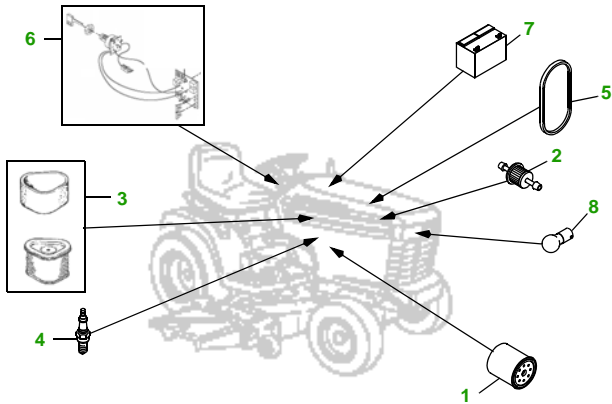

MAINTENANCE REMINDER SHEET

LX277 with 48C Deck

Lawn Tractor

Tractor S/N

48" Convertible Deck

Deck S/N

Key	Part No.	Description
1	AM107423	OIL FILTER
2	AM116304	FUEL FILTER - IN-LINE
3	MIU10955	FOAM AIR FILTER ELEMENT
	M137556	PAPER AIR FILTER ELEMENT
4	TY6081	SPARK PLUG
5	M146667	BELT - TRACTION DRIVE
6	AM131841	KEY - PADDED
	AM132500	IGNITION SWITCH
7	TY25881	BATTERY

Key	Part No.	Description
8	AD2062R	HALOGEN HEADLIGHT BULB
9	M143019	BELT - PRIMARY
10	M154958	BELT - SECONDARY
11	M145476	BLADE - STANDARD
	M127673	BLADE - MULCHING
12	AM133602	GAGE WHEEL - FRONT
	AM125172	GAGE WHEEL - REAR
13	M113955	ROLLER