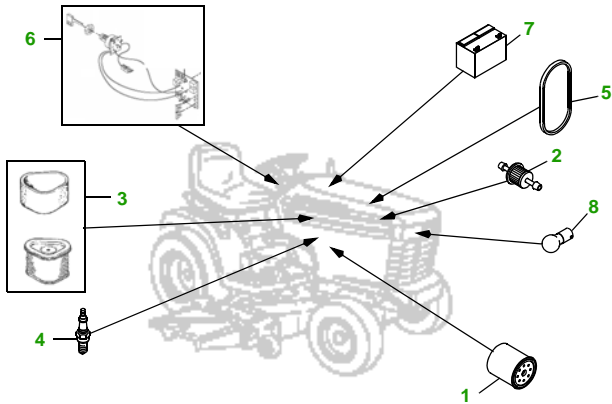

MAINTENANCE REMINDER SHEET

LX277 with 48" Deck

Lawn Tractor

Tractor S/N

48" Deck

Deck S/N

Key	Part No.	Description
1	AM107423	OIL FILTER
2	AM116304	FUEL FILTER - IN-LINE
3	MIU10955	FOAM AIR FILTER ELEMENT
	M137556	PAPER AIR FILTER ELEMENT
4	TY6081	SPARK PLUG
5	M146667	BELT - TRACTION DRIVE
6	AM131841	KEY - PADDED
	AM132500	IGNITION SWITCH
7	TY25881	BATTERY

Key	Part No.	Description
8	AD2062R	HALOGEN HEADLIGHT BULB
9	M115495	BLADE - STANDARD
	M135589	BLADE - HIGH LIFT
10	M110312	BELT - PRIMARY
11	M154958	BELT - SECONDARY
12	AM133602	KIT - GAGE WHEEL - FRONT
	AM117478	KIT - GAGE WHEEL - REAR
13	M113955	ROLLER - 2.9 INCH
	M114002	ROLLER - 3.9 INCH