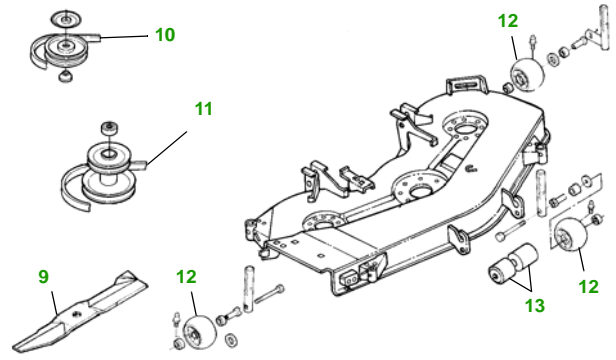

MAINTENANCE REMINDER SHEET

LX277 with 48" Deck

Lawn Tractor

Tractor S/N

48" Deck

Deck S/N

Key	Part No.	Description
1	AM107423	OIL FILTER
2	AM116304	FUEL FILTER - IN-LINE
3	MIU10955	FOAM AIR FILTER ELEMENT
	M137556	PAPER AIR FILTER ELEMENT
4	TY6081	SPARK PLUG
5	M146667	BELT - TRACTION DRIVE
6	AM131841	KEY - PADDED
	AM132500	IGNITION SWITCH
7	TY25881	BATTERY

Key	Part No.	Description
8	AD2062R	HALOGEN HEADLIGHT BULB
9	M115495	BLADE - STANDARD
	M135589	BLADE - HIGH LIFT
10	M110312	BELT - PRIMARY
11	M154958	BELT - SECONDARY
12	AM133602	KIT - GAGE WHEEL - FRONT
	AM117478	KIT - GAGE WHEEL - REAR
13	M113955	ROLLER - 2.9 INCH
	M114002	ROLLER - 3.9 INCH