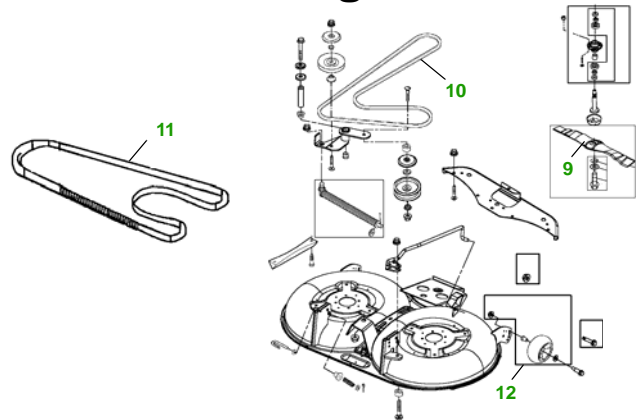

42" Mulching Deck

Deck S/N

Key	Part No.	Description
1	AM107423	ENGINE OIL FILTER
2	AM116304	FUEL FILTER IN-LINE
3	MIU10955	FOAM AIR FILTER ELEMENT
	M137556	PAPER AIR FILTER ELEMENT
4	TY6081	SPARK PLUG
5	M147044	BELT - TRACTION DRIVE
6	AM131841	KEY - PADDED
	AM132500	IGNITION SWITCH

Key	Part No.	Description
7	TY25881	BATTERY
8	AD2062R	HALOGEN HEADLIGHT BULB
9	AM130172	BLADE - KIT
10	M140502	BELT - PRIMARY
11	M150717	BELT - SECONDARY
12	AM133602	KIT - GAGE WHEEL

Service Recommendations

"As Needed" Parts

Qty	Part No	Item	Qty or Capacity	Change Interval in Hours
4	AM107423	Engine Oil Filter	1	25/50/150/250
1	TY22076	2 1/2 GAL. Engine Oil Turf Gard® 10W30	1.9 qt	25/50/150/250
1	AM116304	Fuel Filter	1	200
2	TY6341	JD Multi Purpose SD Polyurea Grease		As Needed

Qty	Part No	Item
1	MIU10955	Air Filter - Foam
1	M137556	Air Filter - Paper
2	TY6081	Spark Plug
1	AM130172	Blade - Kit
1	M127523	Belt - Traction Drive
1	M140502	Belt - Primary
1	M150717	Belt - Secondary
1	AM131841	Key Padded
1	AM123507	Fuel Cap
1	TY15272	Mower Deck Leveling Gauge
1	TY15410	Grease Gun

FOR ON-LINE PARTS ASSISTANCE:

• www.deere.com

- Click on **Residential**
- Click on **Parts** to:
- Click on...

- **View Parts Catalogs** to look-up part numbers
- **JDParts** to order parts on-line from your dealer
- **Valuable Parts Coupons** for discounts at your dealer
- **Coolants, Oils & Lubricants** to learn about our quality fluids
- **Replacement Parts - The Quality Story** tells you 'why' John Deere branded parts are superior

FOR ON-LINE SERVICE ASSISTANCE:

• www.deere.com

- Click on **Residential**
- Click on **Services & Support**
- Click on **Service Solutions**

- Click on **Mobile Maintenance** for Ready To Mow AT HOME Service
- Click on **John Deere Service Plans** for extended warranty and free pick-up and delivery of your tractor

OTHER SITES:

• Home and Workshop Products

- www.deere.com
- Click on **Residential**
- Under "All Residential Products" click on **Home & Workshop Products**

• John Deere Credit

- Go to www.johndeerecredit.com for John Deere Revolving Credit to find your finance solution

• John Deere Gifts!

- Go to www.johndeeregifts.com to stop by John Deere's "General Store" !!

Dealer Name
Contact Name
Dealer Phone No

Home Maintenance Kit

Unit	Kit Number
LX280	LG195