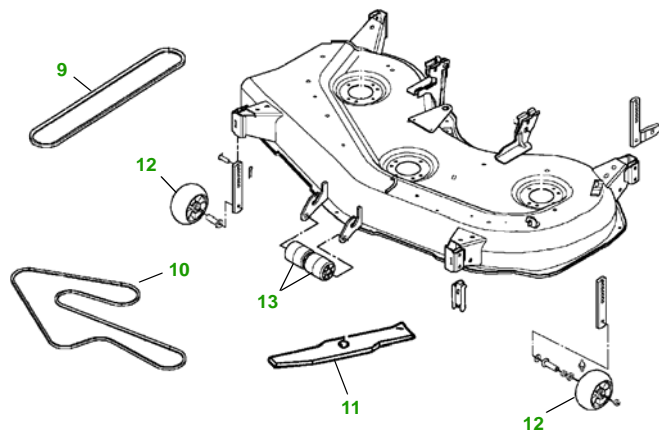

MAINTENANCE REMINDER SHEET

LX280 with 48C Deck

Lawn Tractor

Tractor S/N

48" Convertible Deck

Deck S/N

Key	Part No.	Description
1	AM107423	ENGINE OIL FILTER
2	AM116304	FUEL FILTER IN-LINE
3	MIU10955	FOAM AIR FILTER ELEMENT
	M137556	PAPER AIR FILTER ELEMENT
4	TY6081	SPARK PLUG
5	M147044	BELT - TRACTION DRIVE
6	AM131841	KEY - PADDED
	AM132500	IGNITION SWITCH
7	TY25881	BATTERY

Key	Part No.	Description
8	AD2062R	HALOGEN HEADLIGHT BULB
9	M143019	BELT - PRIMARY
10	M154958	BELT - SECONDARY
11	M145476	BLADE - STANDARD
	M127673	BLADE - MULCHING
12	AM133602	GAGE WHEEL - FRONT
	AM125172	GAGE WHEEL - REAR
13	M113955	ROLLER