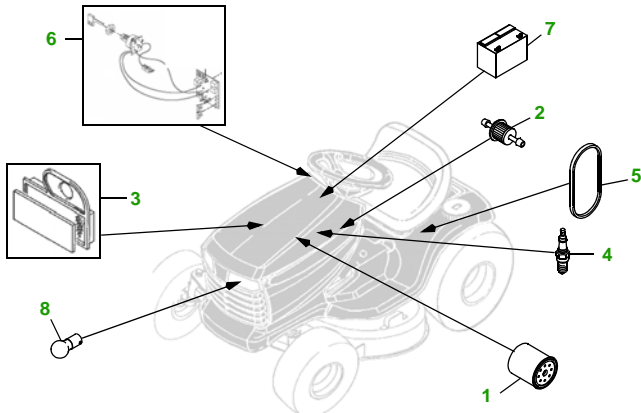

MAINTENANCE REMINDER SHEET

LX280 with 48C Deck

Lawn Tractor

Tractor S/N

48" Convertible Deck

Deck S/N

Key	Part No.	Description
1	AM107423	ENGINE OIL FILTER
2	AM116304	FUEL FILTER IN-LINE
3	MIU10955	FOAM AIR FILTER ELEMENT
	M137556	PAPER AIR FILTER ELEMENT
4	TY6081	SPARK PLUG
5	M147044	BELT - TRACTION DRIVE
6	AM131841	KEY - PADDED
	AM132500	IGNITION SWITCH
7	TY25881	BATTERY

Key	Part No.	Description
8	AD2062R	HALOGEN HEADLIGHT BULB
9	M143019	BELT - PRIMARY
10	M154958	BELT - SECONDARY
11	M145476	BLADE - STANDARD
	M127673	BLADE - MULCHING
12	AM133602	GAGE WHEEL - FRONT
	AM125172	GAGE WHEEL - REAR
13	M113955	ROLLER