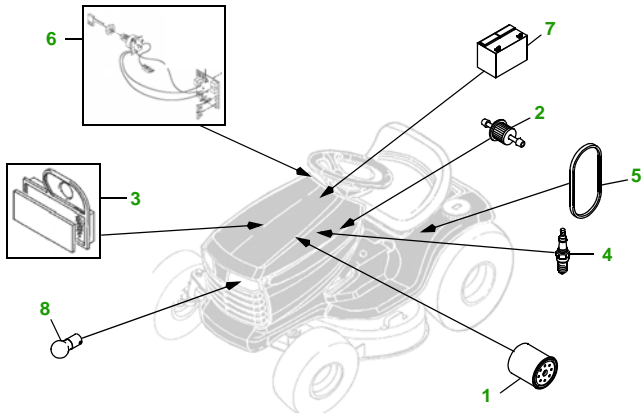

MAINTENANCE REMINDER SHEET

LX280 with 48" Deck

Lawn Tractor

Tractor S/N

48" Deck

Deck S/N

Key	Part No.	Description
1	AM107423	ENGINE OIL FILTER
2	AM116304	FUEL FILTER IN-LINE
3	MIU10955	FOAM AIR FILTER ELEMENT
	M137556	PAPER AIR FILTER ELEMENT
4	TY6081	SPARK PLUG
5	M147044	BELT - TRACTION DRIVE
6	AM131841	KEY - PADDED
	AM132500	IGNITION SWITCH
7	TY25881	BATTERY

Key	Part No.	Description
8	AD2062R	HALOGEN HEADLIGHT BULB
9	M115495	BLADE - STANDARD
	M135589	BLADE - HIGH LIFT
10	M110312	BELT - PRIMARY
11	M154958	BELT - SECONDARY
12	AM133602	KIT - GAGE WHEEL - FRONT
	AM117478	KIT - GAGE WHEEL - REAR
13	M113955	ROLLER - 2.9 INCH
	M114002	ROLLER - 3.9 INCH