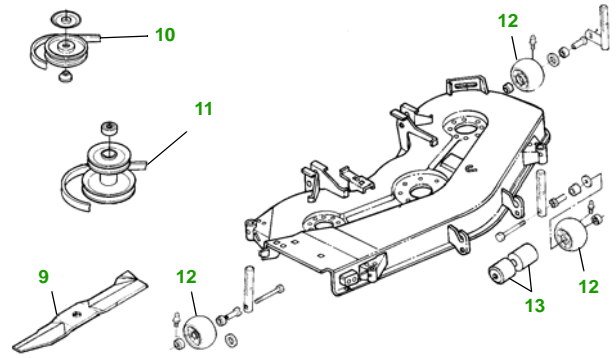

MAINTENANCE REMINDER SHEET

LX280 with 48" Deck

Lawn Tractor

Tractor S/N

48" Deck

Deck S/N

Key	Part No.	Description
1	AM107423	ENGINE OIL FILTER
2	AM116304	FUEL FILTER IN-LINE
3	MIU10955	FOAM AIR FILTER ELEMENT
	M137556	PAPER AIR FILTER ELEMENT
4	TY6081	SPARK PLUG
5	M147044	BELT - TRACTION DRIVE
6	AM131841	KEY - PADDED
	AM132500	IGNITION SWITCH
7	TY25881	BATTERY

Key	Part No.	Description
8	AD2062R	HALOGEN HEADLIGHT BULB
9	M115495	BLADE - STANDARD
	M135589	BLADE - HIGH LIFT
10	M110312	BELT - PRIMARY
11	M154958	BELT - SECONDARY
12	AM133602	KIT - GAGE WHEEL - FRONT
	AM117478	KIT - GAGE WHEEL - REAR
13	M113955	ROLLER - 2.9 INCH
	M114002	ROLLER - 3.9 INCH