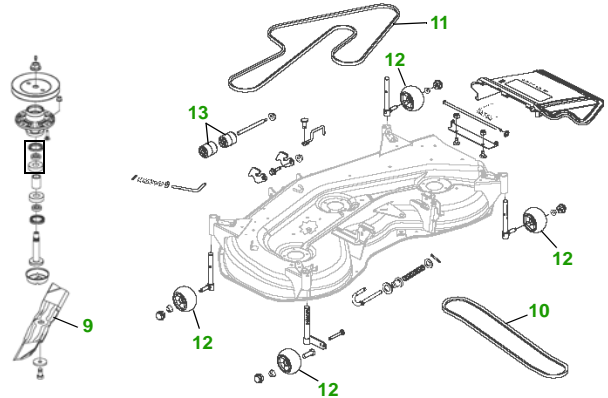

MAINTENANCE REMINDER SHEET

LX280 with 54C Deck

Lawn Tractor

Tractor S/N

54" Convertible Deck

Deck S/N

Key	Part No.	Description
1	AM107423	ENGINE OIL FILTER
2	AM116304	FUEL FILTER IN-LINE
3	MIU10955	FOAM AIR FILTER ELEMENT
	M137556	PAPER AIR FILTER ELEMENT
4	TY6081	SPARK PLUG
5	M147044	BELT - TRACTION DRIVE
6	AM131841	KEY - PADDED
	AM132500	IGNITION SWITCH
7	TY25881	BATTERY

Key	Part No.	Description
8	AD2062R	HALOGEN HEADLIGHT BULB
9	M143520	BLADE - STANDARD
	M145516	BLADE - MULCHING
10	M143019	BELT - PRIMARY
11	M154960	BELT - SECONDARY
12	AM125172	KIT - GAGE WHEEL
13	M113955	ROLLER