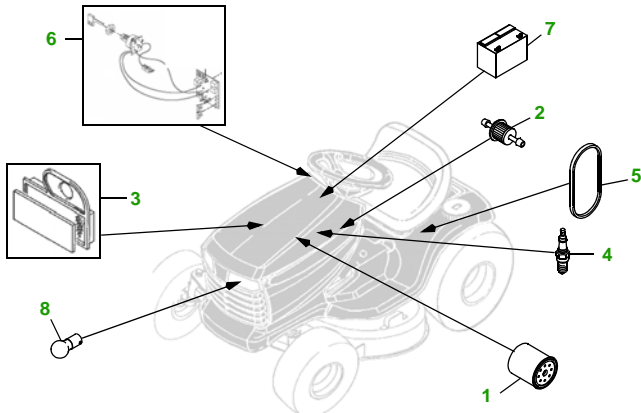

MAINTENANCE REMINDER SHEET

LX280 with 54C Deck

Lawn Tractor

Tractor S/N

54" Convertible Deck

Deck S/N

Key	Part No.	Description
1	AM107423	ENGINE OIL FILTER
2	AM116304	FUEL FILTER IN-LINE
3	MIU10955	FOAM AIR FILTER ELEMENT
	M137556	PAPER AIR FILTER ELEMENT
4	TY6081	SPARK PLUG
5	M147044	BELT - TRACTION DRIVE
6	AM131841	KEY - PADDED
	AM132500	IGNITION SWITCH
7	TY25881	BATTERY

Key	Part No.	Description
8	AD2062R	HALOGEN HEADLIGHT BULB
9	M143520	BLADE - STANDARD
	M145516	BLADE - MULCHING
10	M143019	BELT - PRIMARY
11	M154960	BELT - SECONDARY
12	AM125172	KIT - GAGE WHEEL
13	M113955	ROLLER