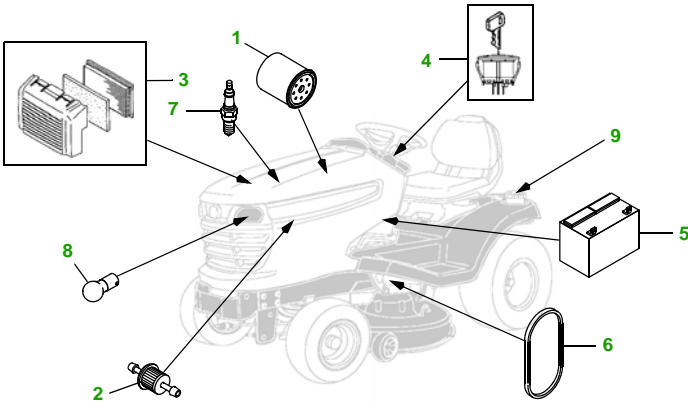

MAINTENANCE REMINDER SHEET

X300 with 42" Mulch Deck

Tractor

Tractor S/N

42" Mulching Deck

Deck S/N

Key	Part No.	Description
1	AM107423	OIL FILTER
2	AM116304	FUEL FILTER - IN-LINE
3	MIU10999	AIR FILTER - FOAM
	MIU10998	AIR FILTER - PAPER
4	AM135345	KEY - PADDED
5	TY25878	BATTERY
6	M152284	BELT - TRACTION DRIVE

Key	Part No.	Description
7	TY6081	SPARK PLUG
8	AD2062R	HEADLIGHT BULB
9	AM122880	FUEL CAP
10	M153160	BELT - MOWER DRIVE
11	M111489	GAGE WHEEL
12	M149422	BLADE - RH
	M149421	BLADE - LH

Service Recommendations