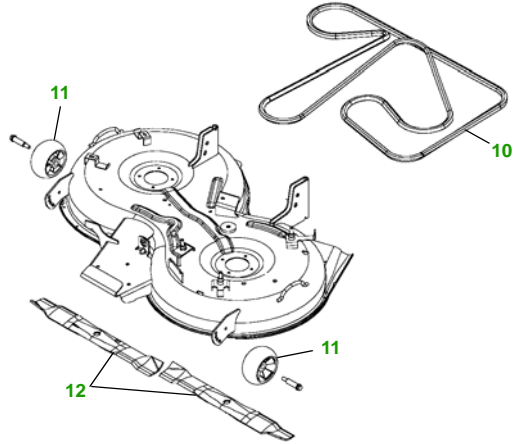

MAINTENANCE REMINDER SHEET

X300 with 42" Mulch Deck

Tractor

Tractor S/N

42" Mulching Deck

Deck S/N

Key	Part No.	Description
1	AM107423	OIL FILTER
2	AM116304	FUEL FILTER - IN-LINE
3	MIU10999	AIR FILTER - FOAM
	MIU10998	AIR FILTER - PAPER
4	AM135345	KEY - PADDED
5	TY25878	BATTERY
6	M152284	BELT - TRACTION DRIVE

Key	Part No.	Description
7	TY6081	SPARK PLUG
8	AD2062R	HEADLIGHT BULB
9	AM122880	FUEL CAP
10	M153160	BELT - MOWER DRIVE
11	M111489	GAGE WHEEL
12	M149422	BLADE - RH
	M149421	BLADE - LH

Service Recommendations