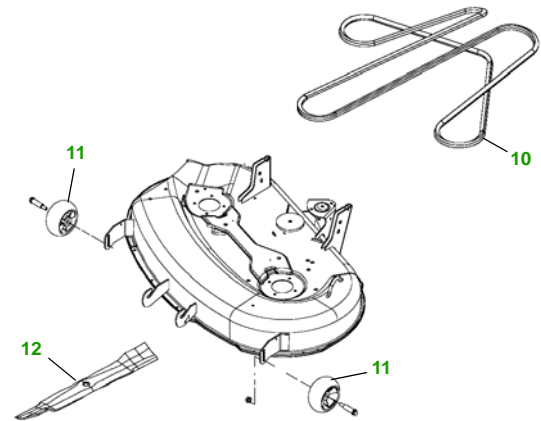

MAINTENANCE REMINDER SHEET

X300 with 42" Edge Deck

Tractor

Tractor S/N

42" Edge Deck

Deck S/N

Key	Part No.	Description
1	AM107423	OIL FILTER
2	AM116304	FUEL FILTER - IN-LINE
3	MIU10999	AIR FILTER - FOAM
	MIU10998	AIR FILTER - PAPER
4	AM135345	KEY - PADDED
5	TY25878	BATTERY
6	M152284	BELT - TRACTION DRIVE - X300
7	TY6081	SPARK PLUG

Key	Part No.	Description
8	AD2062R	HEADLIGHT BULB
9	AM122880	FUEL CAP
10	M154621	BELT - MOWER DRIVE
11	M111489	GAGE WHEEL
12	AM137327	KIT - SIDE DISCHARGE BLADE - STANDARD
	AM137328	KIT - MULCHING BLADE
	AM137329	KIT - BAGGING BLADE