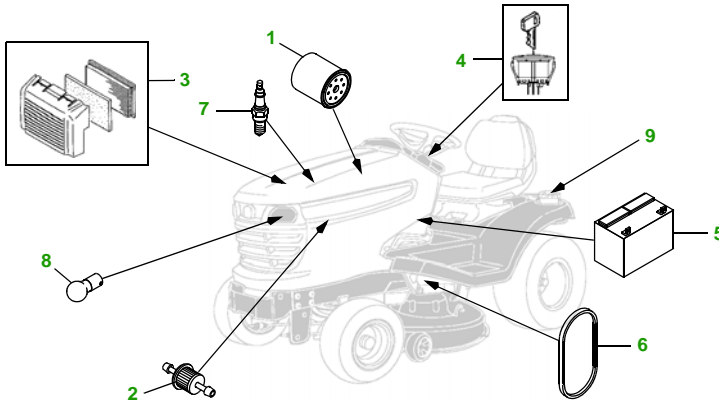

MAINTENANCE REMINDER SHEET

X300 with 42" Edge Deck

Tractor

Tractor S/N

42" Edge Deck

Deck S/N

Key	Part No.	Description
1	AM107423	OIL FILTER
2	AM116304	FUEL FILTER - IN-LINE
3	MIU10999	AIR FILTER - FOAM
	MIU10998	AIR FILTER - PAPER
4	AM135345	KEY - PADDED
5	TY25878	BATTERY
6	M152284	BELT - TRACTION DRIVE - X300
7	TY6081	SPARK PLUG

Key	Part No.	Description
8	AD2062R	HEADLIGHT BULB
9	AM122880	FUEL CAP
10	M154621	BELT - MOWER DRIVE
11	M111489	GAGE WHEEL
12	AM137327	KIT - SIDE DISCHARGE BLADE - STANDARD
	AM137328	KIT - MULCHING BLADE
	AM137329	KIT - BAGGING BLADE