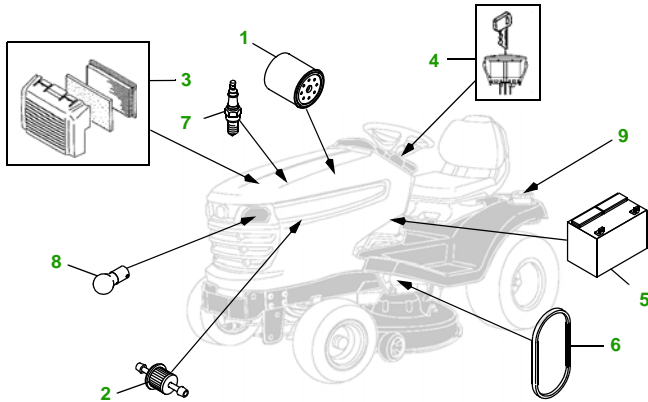

MAINTENANCE REMINDER SHEET

X304 with 42" Edge Deck

Tractor

Tractor S/N

42" Edge Deck

Deck S/N

Key	Part No.	Description
1	AM107423	OIL FILTER
2	AM116304	FUEL FILTER - IN-LINE
3	MIU10999	AIR FILTER - FOAM
	MIU10998	AIR FILTER - PAPER
4	AM135345	KEY - PADDED
5	TY25878	BATTERY
6	M151277	BELT - TRACTION DRIVE

Key	Part No.	Description
7	TY6081	SPARK PLUG
8	AD2062R	HEADLIGHT BULB
9	AM122880	FUEL CAP
10	M154621	BELT - MOWER DRIVE
11	M111489	GAGE WHEEL
12	AM137327	KIT - SIDE DISCHARGE BLADE - STANDARD
	AM137328	KIT - MULCHING BLADE
	AM137329	KIT - BAGGING BLADE