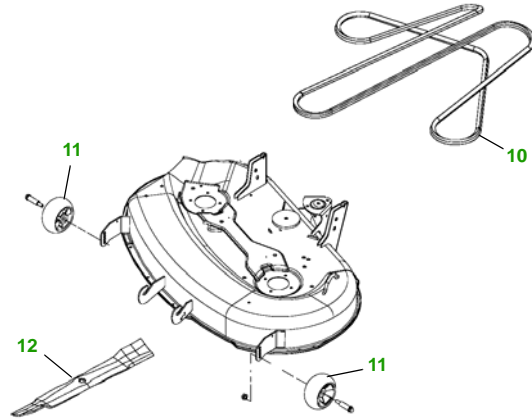

MAINTENANCE REMINDER SHEET

X304 with 42" Edge Deck

Tractor

Tractor S/N

42" Edge Deck

Deck S/N

Key	Part No.	Description
1	AM107423	OIL FILTER
2	AM116304	FUEL FILTER - IN-LINE
3	MIU10999	AIR FILTER - FOAM
	MIU10998	AIR FILTER - PAPER
4	AM135345	KEY - PADDED
5	TY25878	BATTERY
6	M151277	BELT - TRACTION DRIVE

Key	Part No.	Description
7	TY6081	SPARK PLUG
8	AD2062R	HEADLIGHT BULB
9	AM122880	FUEL CAP
10	M154621	BELT - MOWER DRIVE
11	M111489	GAGE WHEEL
12	AM137327	KIT - SIDE DISCHARGE BLADE - STANDARD
	AM137328	KIT - MULCHING BLADE
	AM137329	KIT - BAGGING BLADE