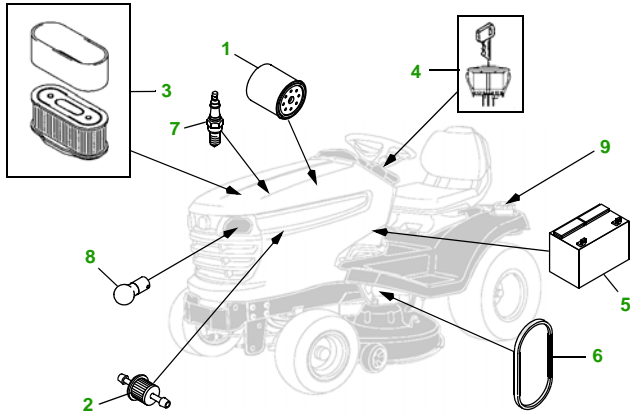

MAINTENANCE REMINDER SHEET

X320 with 38" Edge Deck

Tractor

Tractor S/N

38" Edge Deck

Deck S/N

Key	Part No.	Description
1	AM107423	OIL FILTER
2	AM116304	FUEL FILTER - IN-LINE
3	M140295	AIR FILTER - FOAM
	M150949	AIR FILTER - PAPER
4	AM135345	KEY - PADDED
5	TY25878	BATTERY
6	M151277	BELT - TRACTION DRIVE
7	M805853	SPARK PLUG

Key	Part No.	Description
8	AD2062R	HEADLIGHT BULB
9	AM122880	FUEL CAP
10	M154601	BELT - MOWER DRIVE
11	M111489	GAGE WHEEL
12	AM137324	KIT - SIDE DISCHARGE BLADE - STANDARD
	AM137326	KIT - BAGGING BLADE
	AM137325	KIT - MULCHING BLADE