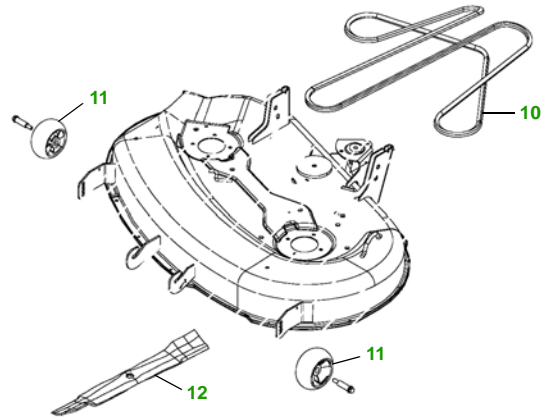

MAINTENANCE REMINDER SHEET

X320 with 38" Edge Deck

Tractor

Tractor S/N

38" Edge Deck

Deck S/N

Key	Part No.	Description
1	AM107423	OIL FILTER
2	AM116304	FUEL FILTER - IN-LINE
3	M140295	AIR FILTER - FOAM
	M150949	AIR FILTER - PAPER
4	AM135345	KEY - PADDED
5	TY25878	BATTERY
6	M151277	BELT - TRACTION DRIVE
7	M805853	SPARK PLUG

Key	Part No.	Description
8	AD2062R	HEADLIGHT BULB
9	AM122880	FUEL CAP
10	M154601	BELT - MOWER DRIVE
11	M111489	GAGE WHEEL
12	AM137324	KIT - SIDE DISCHARGE BLADE - STANDARD
	AM137326	KIT - BAGGING BLADE
	AM137325	KIT - MULCHING BLADE