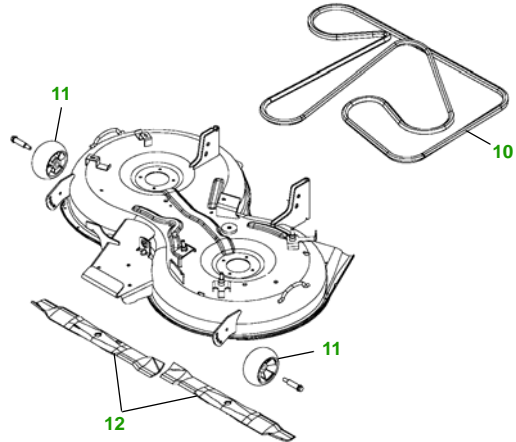

MAINTENANCE REMINDER SHEET

X320 with 42" Mulch Deck

Tractor

Tractor S/N

42" Mulching Deck

Deck S/N

Key	Part No.	Description
1	AM107423	OIL FILTER
2	AM116304	FUEL FILTER - IN-LINE
3	M140295	AIR FILTER - FOAM
	M150949	AIR FILTER - PAPER
4	AM135345	KEY - PADDED
5	TY25878	BATTERY
6	M151277	BELT - TRACTION DRIVE

Key	Part No.	Description
7	M805853	SPARK PLUG
8	AD2062R	HEADLIGHT BULB
9	AM122880	FUEL CAP
10	M153160	BELT - MOWER DRIVE
11	M111489	GAGE WHEEL
12	AM137330	KIT - MULCHING BLADE

Service Recommendations

"As Needed" Parts