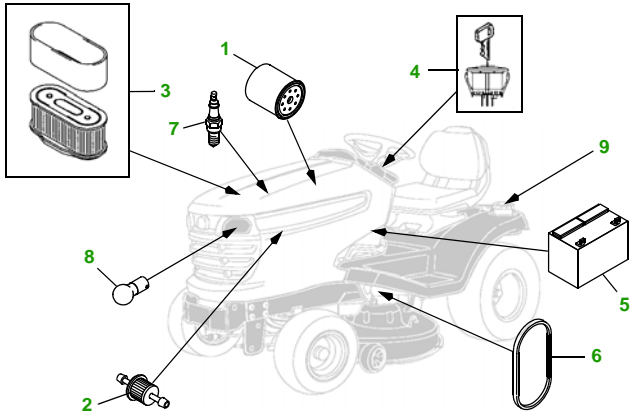

MAINTENANCE REMINDER SHEET

X320 with 42" Mulch Deck

Tractor

Tractor S/N

42" Mulching Deck

Deck S/N

Key	Part No.	Description
1	AM107423	OIL FILTER
2	AM116304	FUEL FILTER - IN-LINE
3	M140295	AIR FILTER - FOAM
	M150949	AIR FILTER - PAPER
4	AM135345	KEY - PADDED
5	TY25878	BATTERY
6	M151277	BELT - TRACTION DRIVE

Key	Part No.	Description
7	M805853	SPARK PLUG
8	AD2062R	HEADLIGHT BULB
9	AM122880	FUEL CAP
10	M153160	BELT - MOWER DRIVE
11	M111489	GAGE WHEEL
12	AM137330	KIT - MULCHING BLADE

Service Recommendations

"As Needed" Parts