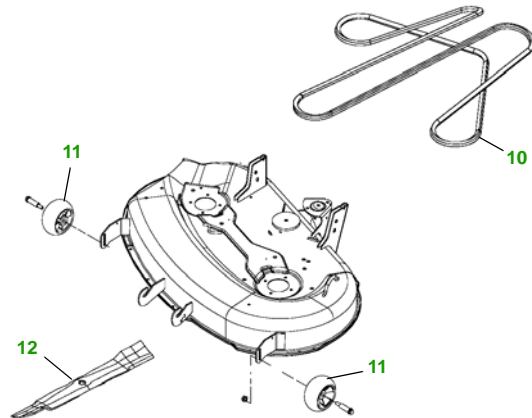

MAINTENANCE REMINDER SHEET

X320 with 42" Edge Deck

Tractor

Tractor S/N

42" Edge Deck

Deck S/N

Key	Part No.	Description
1	AM107423	OIL FILTER
2	AM116304	FUEL FILTER - IN-LINE
3	M140295	AIR FILTER - FOAM
	M150949	AIR FILTER - PAPER
4	AM135345	KEY - PADDED
5	TY25878	BATTERY
6	M151277	BELT - TRACTION DRIVE

Key	Part No.	Description
7	M805853	SPARK PLUG
8	AD2062R	HEADLIGHT BULB
9	AM122880	FUEL CAP
10	M154621	BELT - MOWER DRIVE
11	M111489	GAGE WHEEL
12	AM137327	KIT - SIDE DISCHARGE BLADE - STANDARD
	AM137328	KIT - MULCHING BLADE
	AM137329	KIT - BAGGING BLADE