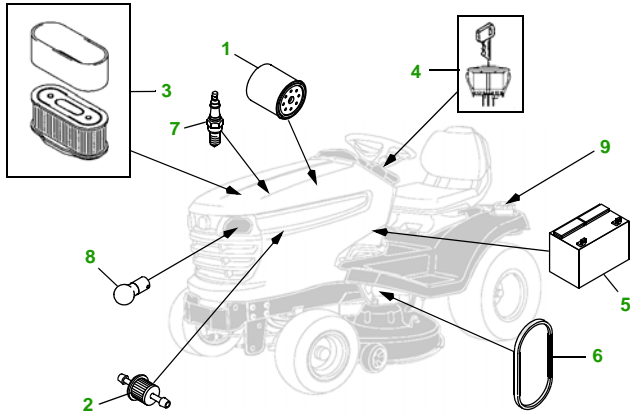

MAINTENANCE REMINDER SHEET

X320 with 42" Edge Deck

Tractor

Tractor S/N

42" Edge Deck

Deck S/N

Key	Part No.	Description
1	AM107423	OIL FILTER
2	AM116304	FUEL FILTER - IN-LINE
3	M140295	AIR FILTER - FOAM
	M150949	AIR FILTER - PAPER
4	AM135345	KEY - PADDED
5	TY25878	BATTERY
6	M151277	BELT - TRACTION DRIVE

Key	Part No.	Description
7	M805853	SPARK PLUG
8	AD2062R	HEADLIGHT BULB
9	AM122880	FUEL CAP
10	M154621	BELT - MOWER DRIVE
11	M111489	GAGE WHEEL
12	AM137327	KIT - SIDE DISCHARGE BLADE - STANDARD
	AM137328	KIT - MULCHING BLADE
	AM137329	KIT - BAGGING BLADE