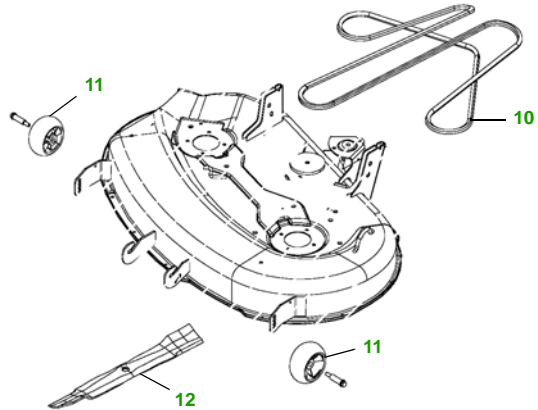

MAINTENANCE REMINDER SHEET

X340 with 38" Edge Deck

Tractor

Tractor S/N

38" Edge Deck

Deck S/N

Key	Part No.	Description
1	AM107423	OIL FILTER
2	AM116304	FUEL FILTER - IN-LINE
3	M140295	AIR FILTER - FOAM
	M150949	AIR FILTER - PAPER
4	AM135345	KEY - PADDED
5	TY25878	BATTERY
6	M151277	BELT - TRACTION DRIVE

Key	Part No.	Description
7	M805853	SPARK PLUG
8	AD2062R	HEADLIGHT BULB
9	AM122880	FUEL CAP
10	M154601	BELT - MOWER DRIVE
11	M111489	GAGE WHEEL
12	AM137324	KIT - SIDE DISCHARGE BLADE - STANDARD
	AM137326	KIT - BAGGING BLADE
	AM137325	KIT - MULCHING BLADE