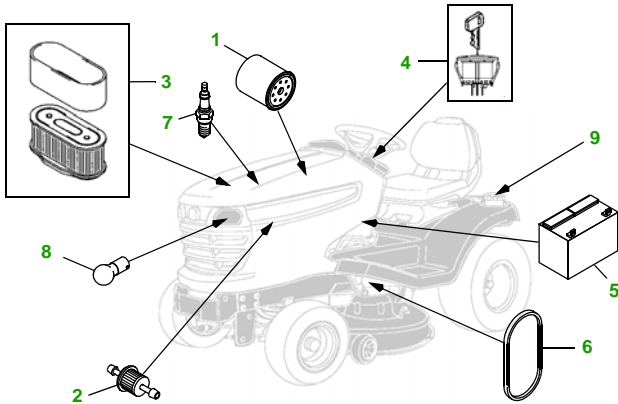

MAINTENANCE REMINDER SHEET

X340 with 38" Edge Deck

Tractor

Tractor S/N

38" Edge Deck

Deck S/N

Key	Part No.	Description
1	AM107423	OIL FILTER
2	AM116304	FUEL FILTER - IN-LINE
3	M140295	AIR FILTER - FOAM
	M150949	AIR FILTER - PAPER
4	AM135345	KEY - PADDED
5	TY25878	BATTERY
6	M151277	BELT - TRACTION DRIVE

Key	Part No.	Description
7	M805853	SPARK PLUG
8	AD2062R	HEADLIGHT BULB
9	AM122880	FUEL CAP
10	M154601	BELT - MOWER DRIVE
11	M111489	GAGE WHEEL
12	AM137324	KIT - SIDE DISCHARGE BLADE - STANDARD
	AM137326	KIT - BAGGING BLADE
	AM137325	KIT - MULCHING BLADE