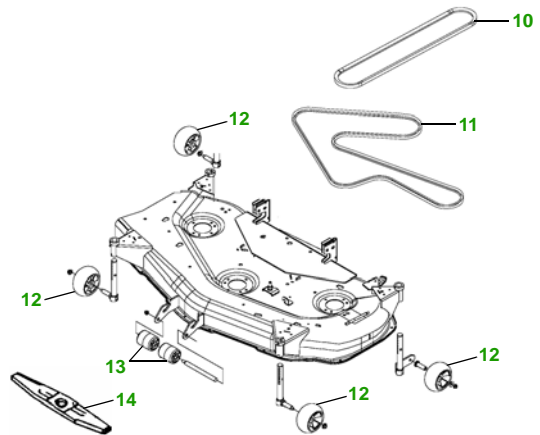

MAINTENANCE REMINDER SHEET

X340 with 54" X Deck

Tractor

Tractor S/N

54" X Deck

Deck S/N

Key	Part No.	Description
1	AM107423	OIL FILTER
2	AM116304	FUEL FILTER - IN-LINE
3	M140295	AIR FILTER - FOAM
	M150949	AIR FILTER - PAPER
4	AM135345	KEY - PADDED
5	TY25878	BATTERY
6	M151277	BELT - TRACTION DRIVE
7	M805853	SPARK PLUG

Key	Part No.	Description
8	AD2062R	HEADLIGHT BULB
9	AM122880	FUEL CAP
10	M154897	BELT - PRIMARY
11	M154960	BELT - SECONDARY
12	M111489	GAGE WHEEL
13	M113955	FRONT ROLLER
14	M143520	BLADE - STANDARD
	M145516	BLADE - MULCHING