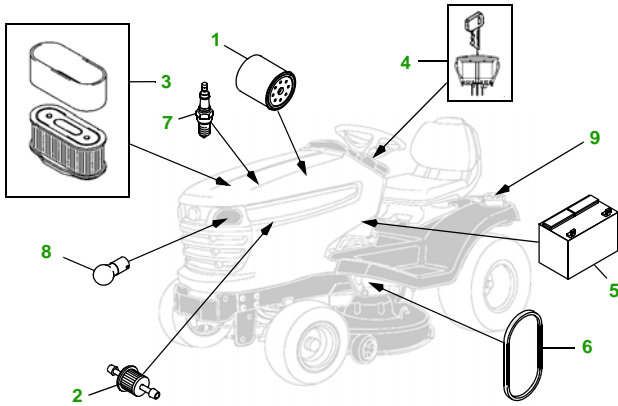

MAINTENANCE REMINDER SHEET

X340 with 54" X Deck

Tractor

Tractor S/N

54" X Deck

Deck S/N

Key	Part No.	Description
1	AM107423	OIL FILTER
2	AM116304	FUEL FILTER - IN-LINE
3	M140295	AIR FILTER - FOAM
	M150949	AIR FILTER - PAPER
4	AM135345	KEY - PADDED
5	TY25878	BATTERY
6	M151277	BELT - TRACTION DRIVE
7	M805853	SPARK PLUG

Key	Part No.	Description
8	AD2062R	HEADLIGHT BULB
9	AM122880	FUEL CAP
10	M154897	BELT - PRIMARY
11	M154960	BELT - SECONDARY
12	M111489	GAGE WHEEL
13	M113955	FRONT ROLLER
14	M143520	BLADE - STANDARD
	M145516	BLADE - MULCHING