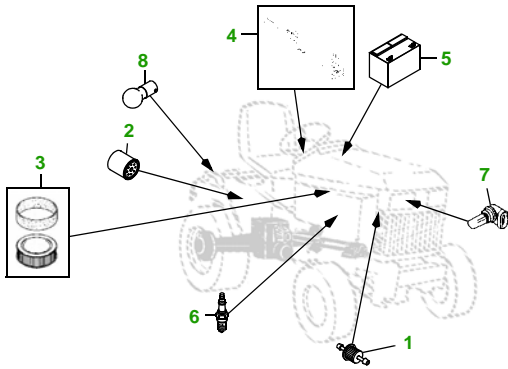

MAINTENANCE REMINDER SHEET

X465 with 48C Deck

Garden Tractor

Tractor S/N

48" Convertible Deck

Deck S/N

Key	Part No.	Description
1	AM116304	FUEL FILTER IN-LINE
2	AM131054	TRANSAXLE OIL FILTER
3	M149119	FOAM AIR FILTER ELEMENT
	M149118	PAPER AIR FILTER ELEMENT
4	AM131841	KEY
	AM132500	IGNITION SWITCH
5	TY25221	BATTERY (DRY)
6	M805853	SPARK PLUG

Key	Part No.	Description
7	R136239	HALOGEN HEADLIGHT BULB
8	M148478	TAIL LIGHT BULB
9	M145476	BLADE - STD
	M127673	BLADE - MULCHING
10	M143888	BELT
11	AM125172	KIT - GAGE WHEEL
12	M113955	FRONT ROLLER