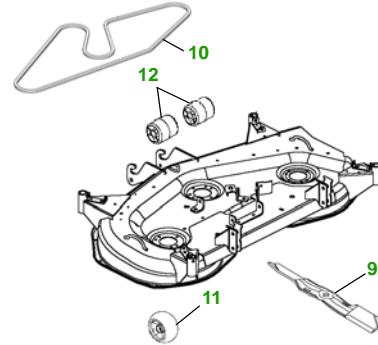

MAINTENANCE REMINDER SHEET

X465 with 54C Deck

Garden Tractor

Tractor S/N

54" Convertible Deck

Deck S/N

Key	Part No.	Description
1	AM116304	FUEL FILTER IN-LINE
2	AM131054	TRANSAXLE OIL FILTER
3	M149119	FOAM AIR FILTER ELEMENT
	M149118	PAPER AIR FILTER ELEMENT
4	AM131841	KEY
	AM132500	IGNITION SWITCH
5	TY25221	BATTERY (DRY)
6	M805853	SPARK PLUG

Key	Part No.	Description
7	R136239	HALOGEN HEADLIGHT BULB
8	M148478	TAIL LIGHT BULB
9	M143520	BLADE - STD
	M145516	BLADE - MULCHING
10	M141627	BELT
11	AM125172	KIT - GAGE WHEEL
12	M113955	FRONT ROLLER