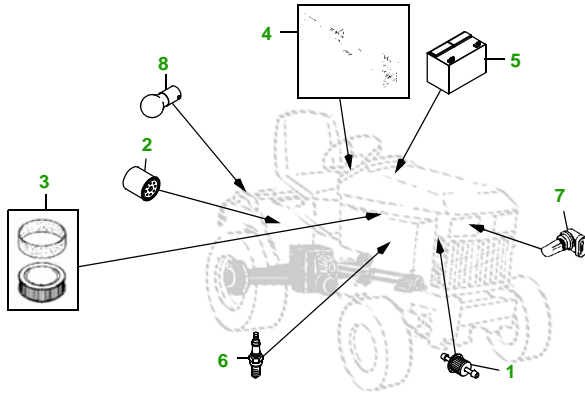

MAINTENANCE REMINDER SHEET

X465 with 54C Deck

Garden Tractor

Tractor S/N

54" Convertible Deck

Deck S/N

Key	Part No.	Description
1	AM116304	FUEL FILTER IN-LINE
2	AM131054	TRANSAXLE OIL FILTER
3	M149119	FOAM AIR FILTER ELEMENT
	M149118	PAPER AIR FILTER ELEMENT
4	AM131841	KEY
	AM132500	IGNITION SWITCH
5	TY25221	BATTERY (DRY)
6	M805853	SPARK PLUG

Key	Part No.	Description
7	R136239	HALOGEN HEADLIGHT BULB
8	M148478	TAIL LIGHT BULB
9	M143520	BLADE - STD
	M145516	BLADE - MULCHING
10	M141627	BELT
11	AM125172	KIT - GAGE WHEEL
12	M113955	FRONT ROLLER