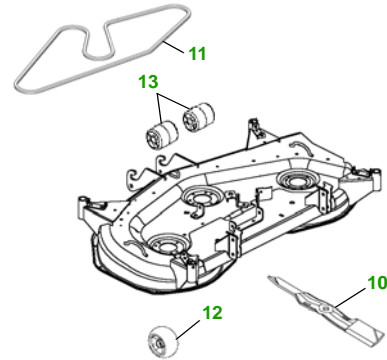

MAINTENANCE REMINDER SHEET

X495 with 48C Deck

Garden Tractor

Tractor S/N

48" Convertible Deck

Deck S/N

Key	Part No.	Description
1	M806418	OIL FILTER
2	CH15553	FUEL FILTER
3	AM131054	TRANSAXLE OIL FILTER
4	M113621	AIR FILTER - PRIMARY
	M123378	AIR FILTER - SECONDARY
5	AM131841	KEY
	AM132500	IGNITION SWITCH
6	TY25876	BATTERY (DRY)
7	M806808	FUEL SHUTOFF SOLENOID

Key	Part No.	Description
8	R136239	HALOGEN HEADLIGHT BULB
9	M148478	TAIL LIGHT BULB
10	M145476	BLADE - STD
	M127673	BLADE - MULCHING
11	M143888	BELT
12	AM125172	KIT - GAGE WHEEL
13	M113955	FRONT ROLLER