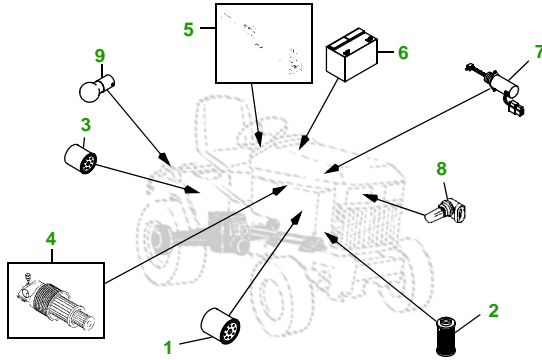

MAINTENANCE REMINDER SHEET

X495 with 48C Deck

Garden Tractor

Tractor S/N

48" Convertible Deck

Deck S/N

Key	Part No.	Description
1	M806418	OIL FILTER
2	CH15553	FUEL FILTER
3	AM131054	TRANSAXLE OIL FILTER
4	M113621	AIR FILTER - PRIMARY
	M123378	AIR FILTER - SECONDARY
5	AM131841	KEY
	AM132500	IGNITION SWITCH
6	TY25876	BATTERY (DRY)
7	M806808	FUEL SHUTOFF SOLENOID

Key	Part No.	Description
8	R136239	HALOGEN HEADLIGHT BULB
9	M148478	TAIL LIGHT BULB
10	M145476	BLADE - STD
	M127673	BLADE - MULCHING
11	M143888	BELT
12	AM125172	KIT - GAGE WHEEL
13	M113955	FRONT ROLLER