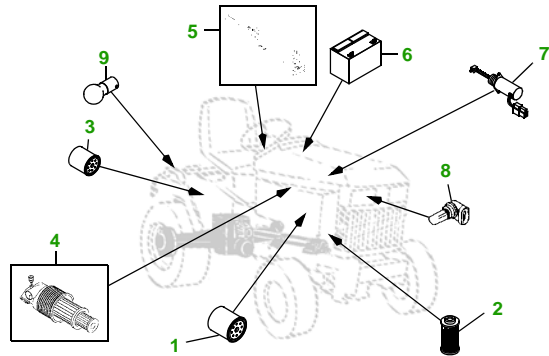

MAINTENANCE REMINDER SHEET

X495 with 54C Deck

Garden Tractor

Tractor S/N

54" Convertible Deck

Deck S/N

Key	Part No.	Description
1	M806418	OIL FILTER
2	CH15553	FUEL FILTER
3	AM131054	TRANSAXLE OIL FILTER
4	M113621	AIR FILTER - PRIMARY
	M123378	AIR FILTER - SECONDARY
5	AM131841	KEY
	AM132500	IGNITION SWITCH
6	TY25876	BATTERY (DRY)
7	M806808	FUEL SHUTOFF SOLENOID

Key	Part No.	Description
8	R136239	HALOGEN HEADLIGHT BULB
9	M148478	TAIL LIGHT BULB
10	M143520	BLADE - STD
	M145516	BLADE - MULCHING
11	M141627	BELT
12	AM125172	KIT - GAGE WHEEL
13	M113955	FRONT ROLLER