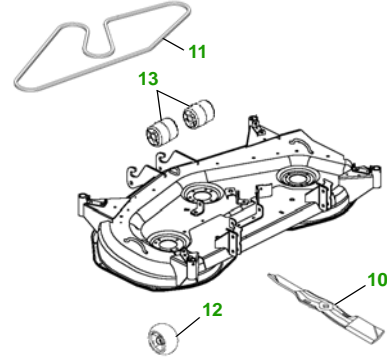

MAINTENANCE REMINDER SHEET

X495 with 54C Deck

Garden Tractor

Tractor S/N

54" Convertible Deck

Deck S/N

Key	Part No.	Description
1	M806418	OIL FILTER
2	CH15553	FUEL FILTER
3	AM131054	TRANSAXLE OIL FILTER
4	M113621	AIR FILTER - PRIMARY
	M123378	AIR FILTER - SECONDARY
5	AM131841	KEY
	AM132500	IGNITION SWITCH
6	TY25876	BATTERY (DRY)
7	M806808	FUEL SHUTOFF SOLENOID

Key	Part No.	Description
8	R136239	HALOGEN HEADLIGHT BULB
9	M148478	TAIL LIGHT BULB
10	M143520	BLADE - STD
	M145516	BLADE - MULCHING
11	M141627	BELT
12	AM125172	KIT - GAGE WHEEL
13	M113955	FRONT ROLLER