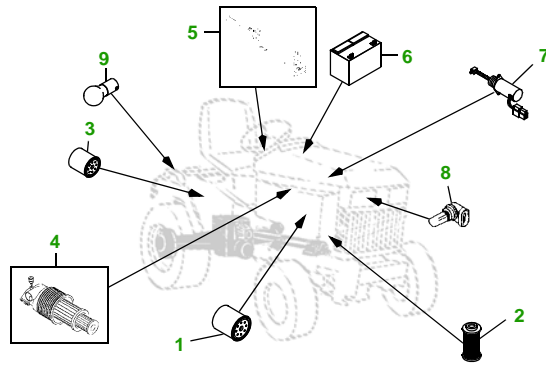

MAINTENANCE REMINDER SHEET

X495 with 62C Deck

Garden Tractor

Tractor S/N

62" Convertible Deck

Deck S/N

Key	Part No.	Description
1	M806418	OIL FILTER
2	CH15553	FUEL FILTER
3	AM131054	TRANSAXLE OIL FILTER
4	M113621	AIR FILTER - PRIMARY
	M123378	AIR FILTER - SECONDARY
5	AM131841	KEY
	AM132500	IGNITION SWITCH
6	TY25876	BATTERY (DRY)

Key	Part No.	Description
7	M806808	FUEL SHUTOFF SOLENOID
8	R136239	HALOGEN HEADLIGHT BULB
9	M148478	TAIL LIGHT BULB
10	M143504	BLADE - STD
	M145719	BLADE - MULCHING
11	M142997	BELT
12	AM125172	KIT - GAGE WHEEL
13	M113955	FRONT ROLLER