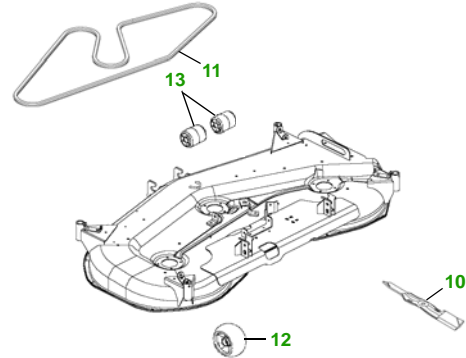

MAINTENANCE REMINDER SHEET

X495 with 62C Deck

Garden Tractor

Tractor S/N

62" Convertible Deck

Deck S/N

Key	Part No.	Description
1	M806418	OIL FILTER
2	CH15553	FUEL FILTER
3	AM131054	TRANSAXLE OIL FILTER
4	M113621	AIR FILTER - PRIMARY
	M123378	AIR FILTER - SECONDARY
5	AM131841	KEY
	AM132500	IGNITION SWITCH
6	TY25876	BATTERY (DRY)

Key	Part No.	Description
7	M806808	FUEL SHUTOFF SOLENOID
8	R136239	HALOGEN HEADLIGHT BULB
9	M148478	TAIL LIGHT BULB
10	M143504	BLADE - STD
	M145719	BLADE - MULCHING
11	M142997	BELT
12	AM125172	KIT - GAGE WHEEL
13	M113955	FRONT ROLLER